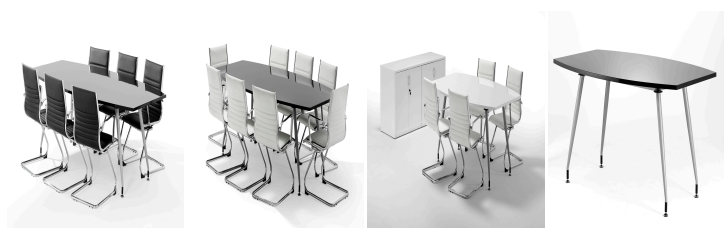

## High Gloss Writable Boardroom Table

**SKU** I003056

**Colour:**

Black, White

**Size:**

1800, 2400

### Details

Dramatic super-sheen panels give High Gloss furniture a uniquely striking appearance in the boardroom, meeting areas and general office. A design concept that creates spectacular workspace areas. Stunning high gloss finish, with writable surface that can be wiped clean, when used with compatible dry-wipe erasable marker pen and cleaning kit.

Elegant high gloss polished tops | Large seating area | Stylish tip to toe leg detail | Silver legs | Boat shaped for better team working | Height adjustments to feet | High sheen black finish

•Top Shape: Straight

---

•Top Size: 1800 x 1200; 2400 x 1200

•Frame Colour: Silver

•Leg Type: Post

Product Dimensions (mm)

•Width: 1800; 2400

•Depth: 1200