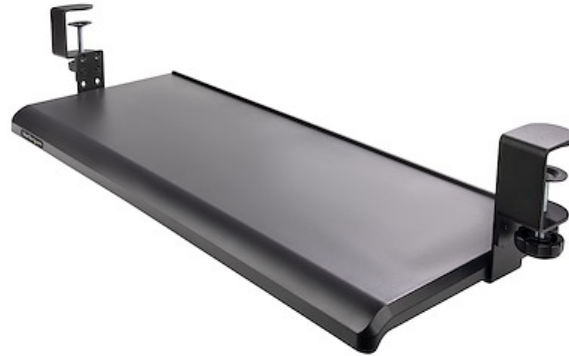

Under-Desk Keyboard Tray, Clamp-on Ergonomic Keyboard Holder, Up to 12kg (26.5lb), Sliding Keyboard and Mouse Drawer with C-Clamps, Height Adjustable Keyboard Tray (3.9/4.7/5.5 in)

Product ID: KEYBOARD-TRAY-CLAMP1

This under-desk keyboard tray adds convenience and comfort to your setup by reclaiming valuable desk space. The curved edge of the keyboard tray is ergonomically designed for comfort.

Spacious and Sturdy Design

Simple to Use and Install

The keyboard tray has rails that enable it to slide in and out from under the desk effortlessly. Once assembled, the desk clamps are installed by hand and support desks with a thickness up to 2.3 in (58.4 mm). The anti-slip pads provide a firm attachment to the desk while protecting the surface of the desk. Adjust the height of the tray to one of the three available settings: 3.9, 4.7, or 5.5 in (100, 120, or 140 mm, respectively). One of the three settings will ensure proper clearance between you and the tray while providing the ideal height for an ergonomic workspace. The desk clamps occupy minimal desk surface space, only 1.8 x 2.5 in (47 x 64 mm) per clamp.