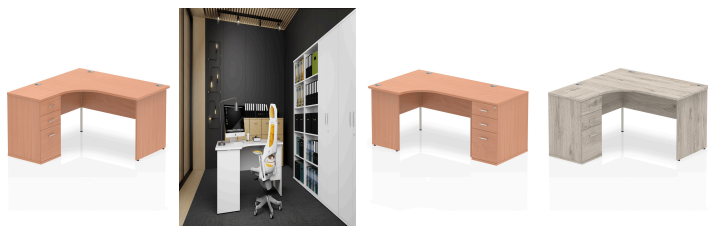

Impulse Panel End Crescent Desk Workstation

SKU I000585

Colour:

Beech, Grey Oak, Maple, Oak, Walnut, White

Width & Orientation:

1600 Left, 1600 Right, 1800 Left, 1800 Right

Pedestal Type:

600 Pedestal, 800 Pedestal

Impulse contract workstation | 25mm tops | Desk and pedestal combined | Heat resistant beech melamine finish | 18mm modesty panel | 2mm protective abs edging | Matching panel ends | Multiple cable ports | Height adjustable feet | Steel to steel fixings | Modesty panel slots wire slots | Deep set modesty panel (5") allows for compatibility of most screen clamp fittings

Specifications

Brand: Impulse

Self-Assembly: Yes

Guarantee: 5 Years

Product Appearance

- Material: MFC

- Shape: Crescent

Desk / Table Specs

- Top Shape: Crescent

- Top Size: 1600 x 1200; 1800 x 1200

- Frame Colour: Matching Panel; White Panel

- Leg Type: Panel End

Product Dimensions (mm)

- Width: 1600; 1800

- Depth: 1200

- Height: 730