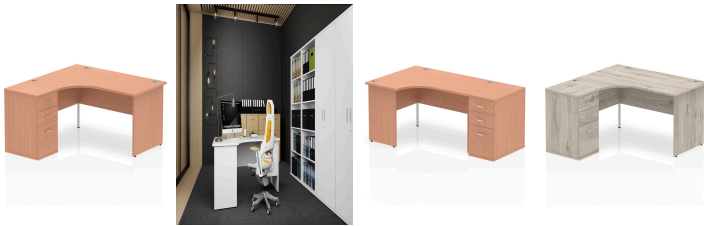

## Impulse Panel End Crescent Desk Workstation

SKU I000585

**Colour:**

Beech, Grey Oak, Maple, Oak, Walnut, White

**Width & Orientation:**

1600 Left, 1600 Right, 1800 Left, 1800 Right

**Pedestal Type:**

600 Pedestal, 800 Pedestal

Impulse contract workstation | 25mm tops | Desk and pedestal combined | Heat resistant beech melamine finish | 18mm modesty panel | 2mm protective abs edging | Matching panel ends | Multiple cable ports | Height adjustable feet | Steel to steel fixings | Modesty panel slots wire slots | Deep set modesty panel (5") allows for compatibility of most screen clamp fittings

#### Desk / Table Specs

•Top Shape: Crescent

•Top Size: 1600 x 1200; 1800 x 1200

•Frame Colour: Matching Panel; White Panel

•Leg Type: Panel End

#### Product Dimensions (mm)

•Width: 1600; 1800

•Depth: 1200

•Height: 730

•Thickness: 25

Weight (kg): 99.2; 102.2; 104.6; 107.6