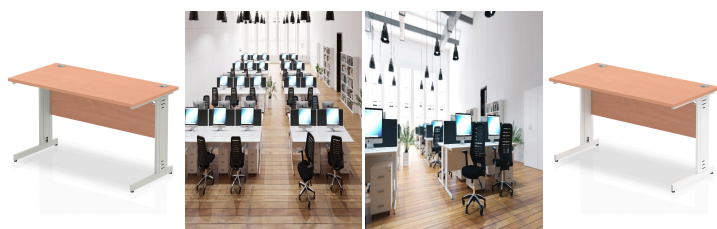

Impulse 1600mm Straight Desk Cable Managed Leg

SKU I000461

Colour:

Beech, Grey Oak, Maple, Oak, Walnut, White

Leg Colour:

Silver, White

Details

Impulse represents the best value contract office desking and storage available today. Created by specialist designers with a focus on all office furniture needs the products provide refinement on budget. The comprehensive range is fully guaranteed and quality assured.

Impulse contract desk | 25mm tops | wire management panel | Heat resistant melamine finish | 18mm modesty panel | 2mm protective abs edging | Silver coated double strut legs | 2 cable ports | Height adjustable feet | Steel to steel fixings | 2 modesty panel slots | Deep set modesty panel (5") allows for compatibility of most screen clamp fittings

Specifications

Brand: Impulse

Self-Assembly: Yes

Guarantee: 5 Years

Product Appearance

•Material: MFC

•Shape: Rectangular

Desk / Table Specs

•Top Shape: Straight

•Top Size: 1600 x 800

•Frame Colour: Silver; White

•Leg Type: Cable Managed

Product Dimensions (mm)

•Width: 1600

•Depth: 800

•Height: 730