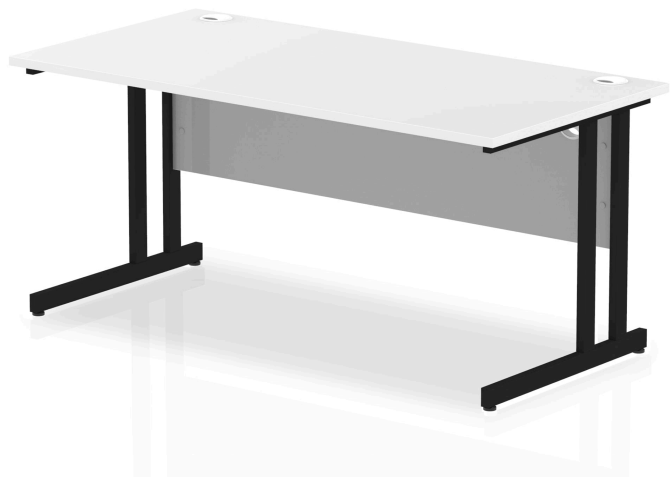

Impulse 1600mm Straight Desk Cantilever Leg

SKU I000285

Colour:

Beech, Grey Oak, Maple, Oak, Walnut, White

Leg Colour:

Silver, White, Black

Details

Impulse represents the best value contract office desking and storage available today. Created by specialist designers with a focus on all office furniture needs the products provide refinement on budget. The comprehensive range is fully guaranteed and quality assured.

Impulse contract desk | 25mm tops | Heat resistant melamine finish | 18mm modesty panels | 2mm protective abs edging | Silver coated double strut legs | 2 cable ports | Height adjustable feet | Steel to steel fixings | 2 modesty panels slots Deep set modesty panel (5") allows for compatibility of most screen clamp fittings

Specifications

Brand: Impulse

Self-Assembly: Yes

Guarantee: 5 Years

Product Appearance

•Material: MFC

•Shape: Rectangular

Desk / Table Specs

•Top Shape: Straight

•Top Size: 1600 x 800

•Frame Colour: Silver; White; Black

•Leg Type: Cantilever; Cantilever Leg

Product Dimensions (mm)

•Width: 1600

•Depth: 800

•Height: 730