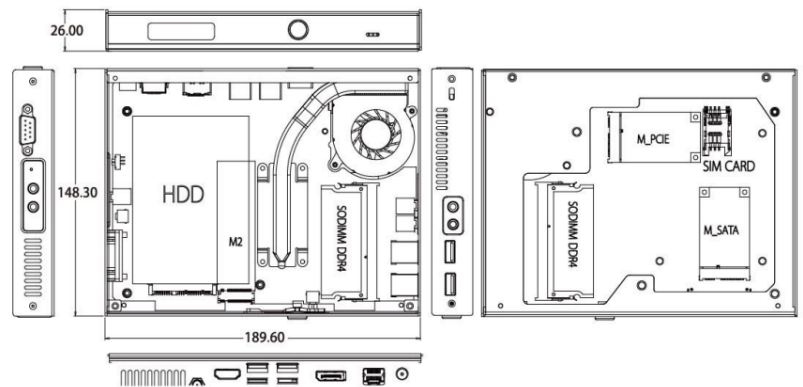

Features:

- 24/7 Operation
- IPS, that prevents system errors when power loss (Optional)
- ECC, preventing corrupt data on the system
- Very small slim design, with only 26 mm depth
- JAHC for scheduling ON/OFF during a week
- System bracket for VESA (Optional)
- Dual digital signal output

CPU	Intel® Core™ i3-6100U 14 nm, TDP 7.5-15W, 2 cores, 3 MB Cache
Frequency	2.30 Ghz
BIOS	AMI Source code
Chipset	SOC
Memory	4 GB DDR4 2400Mhz SO-DIMM
GPU	Intel® HD 620
Displayport	1 x DP (Max.4069x2304 @60Hz)
HDMI	1 x HDMI (Max.3840x2160 @ 30Hz)
Network	1 x Realtek 8111H Gigabit Ethernet (RJ45)
USB	3x USB 3.0, 3 x USB 2.0
Serial Port	1 x RS232
Audio	1 x AUDIO-OUT & SPDIF, 1 x MIC-IN
Storage	1 x Full-size Mini-PCle 1 x 2.5" SATA 1 x M.2(2242/2280) for SSD

Mini-PCle	1 x Full-size Mini-PCle for WiFi/BT/3G/4G
JAHC	WatchDog Timer Auto Power On RTC
Operating System	Windows 10
Power Req.	DC-IN, 19V/3.42A
Fanless	Yes
Construction	Metal
Operation temp.	0°C ~ 40°C (32°F ~ 104°F)
Mounting (Optional)	ALPHA VESA Bracket ALPHA Wallmount with player bracket
Relative Humidity	95% @ 40°C (non-condensing)
Color	Black
Certification	CE, FCC Class B, CCC
Dimensions	189.6mm x 148.3mm x 26mm