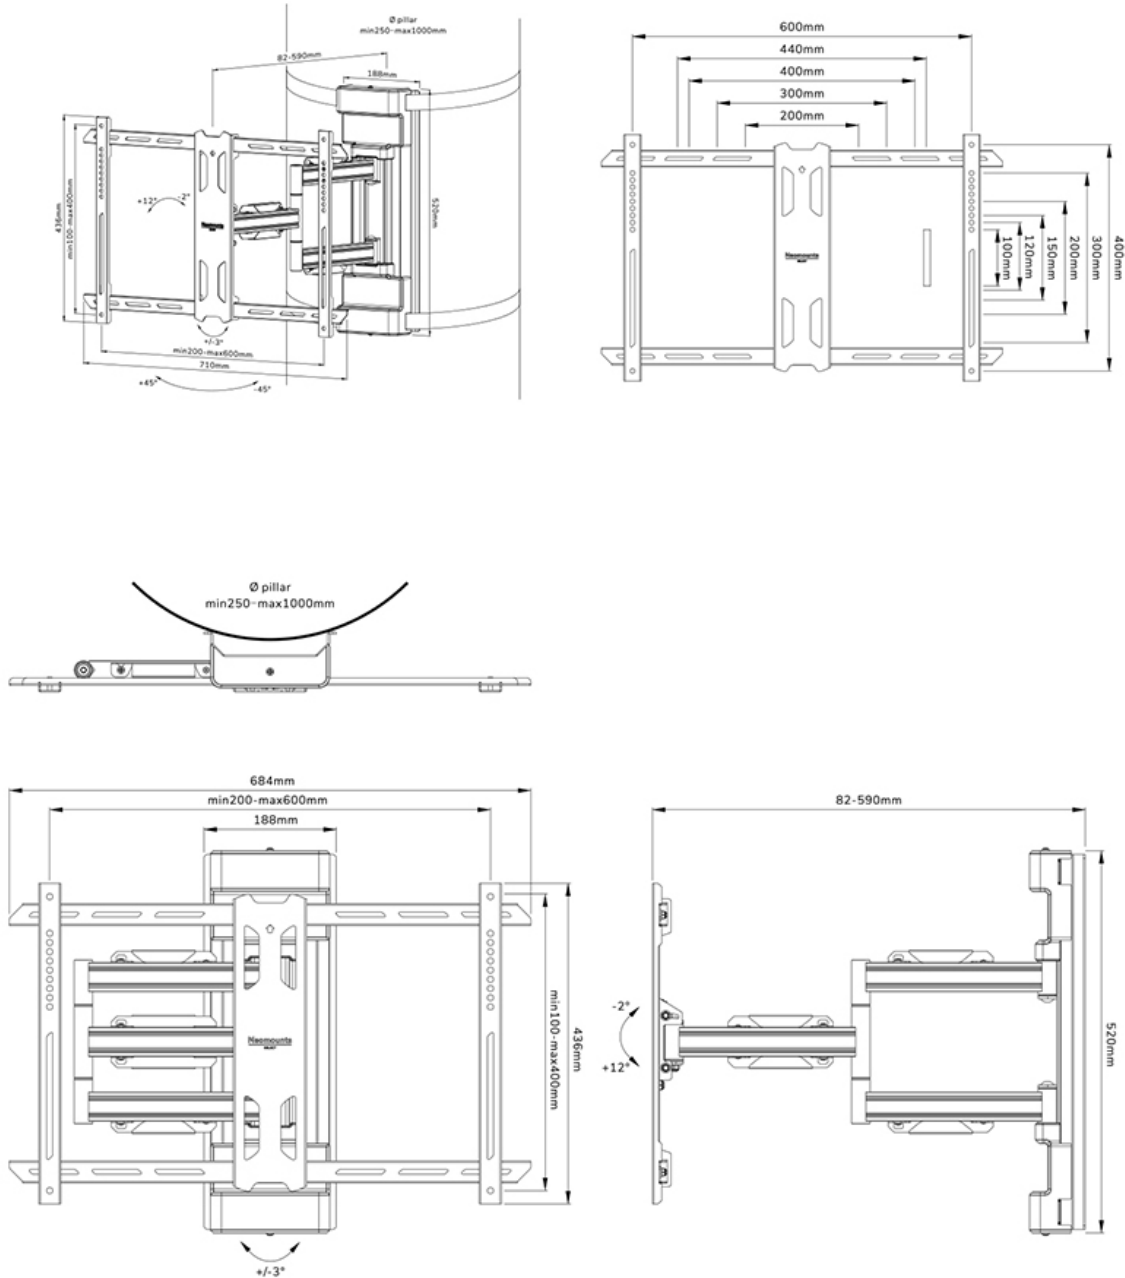

WL40S-910BL16

NEOMOUNTS TV PILLAR MOUNT

Neomounts