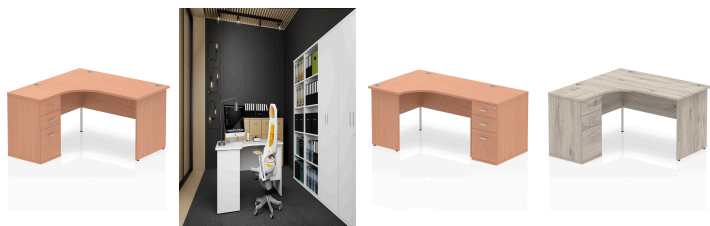

Impulse Panel End Crescent Desk Workstation

SKU I000585

Colour:

Beech, Grey Oak, Maple, Oak, Walnut, White

Width & Orientation:

1600 Left, 1600 Right, 1800 Left, 1800 Right

Pedestal Type:

600 Pedestal, 800 Pedestal

Details

Impulse represents the best value contract office desking and storage available today. Created by specialist designers with a focus on all office furniture needs the products provide refinement on budget. The comprehensive range is fully guaranteed and quality assured.

Impulse contract workstation | 25mm tops | Desk and pedestal combined | Heat resistant beech melamine finish | 18mm modesty panel | 2mm protective abs edging | Matching panel ends | Multiple cable ports | Height adjustable feet | Steel to steel fixings | Modesty panel slots wire slots | Deep set modesty panel (5") allows for compatibility of most screen clamp fittings

Specifications

Brand: Impulse

Self-Assembly: Yes

Guarantee: 5 Years

Product Appearance

•Material: MFC

•Shape: Crescent

Desk / Table Specs