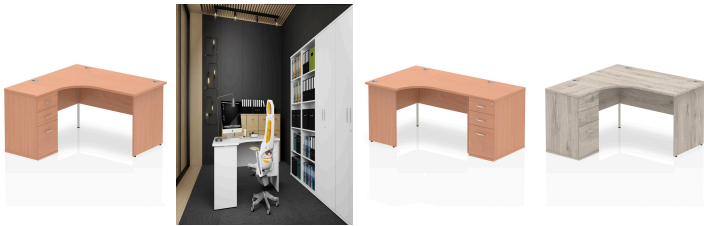

Impulse Panel End Crescent Desk Workstation

SKU I000585

Colour:

Beech, Grey Oak, Maple, Oak, Walnut, White

Width & Orientation:

1600 Left, 1600 Right, 1800 Left, 1800 Right

Pedestal Type:

600 Pedestal, 800 Pedestal

Impulse contract workstation | 25mm tops | Desk and pedestal combined | Heat resistant beech melamine finish | 18mm modesty panel | 2mm protective abs edging | Matching panel ends | Multiple cable ports | Height adjustable feet | Steel to steel fixings | Modesty panel slots wire slots | Deep set modesty panel (5") allows for compatibility of most screen clamp fittings

Specifications

Brand: Impulse

Self-Assembly: Yes

Guarantee: 5 Years

Product Appearance

- Material: MFC

- Shape: Crescent

Desk / Table Specs

- Top Shape: Crescent

- Top Size: 1600 x 1200; 1800 x 1200

- Frame Colour: Matching Panel; White Panel

- Leg Type: Panel End

Product Dimensions (mm)

- Width: 1600; 1800

- Depth: 1200

- Height: 730