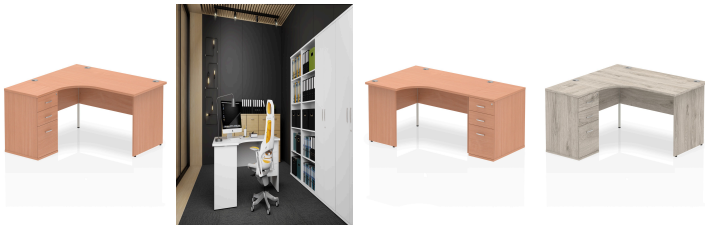

Impulse Panel End Crescent Desk Workstation

SKU I000585

Colour:

Beech, Grey Oak, Maple, Oak, Walnut, White

Width & Orientation:

1600 Left, 1600 Right, 1800 Left, 1800 Right

Pedestal Type:

600 Pedestal, 800 Pedestal

Details

Impulse represents the best value contract office desking and storage available today. Created by specialist designers with a focus on all office furniture needs the products provide refinement on budget. The comprehensive range is fully guaranteed and quality assured.

Impulse contract workstation | 25mm tops | Desk and pedestal combined | Heat resistant beech melamine finish | 18mm modesty panel | 2mm protective abs edging | Matching panel ends | Multiple cable ports | Height adjustable feet | Steel to steel fixings | Modesty panel slots wire slots | Deep set modesty panel (5") allows for compatibility of most screen clamp fittings

Specifications

Brand: Impulse

Self-Assembly: Yes

Guarantee: 5 Years

Product Appearance

•Material: MFC

•Shape: Crescent

Desk / Table Specs