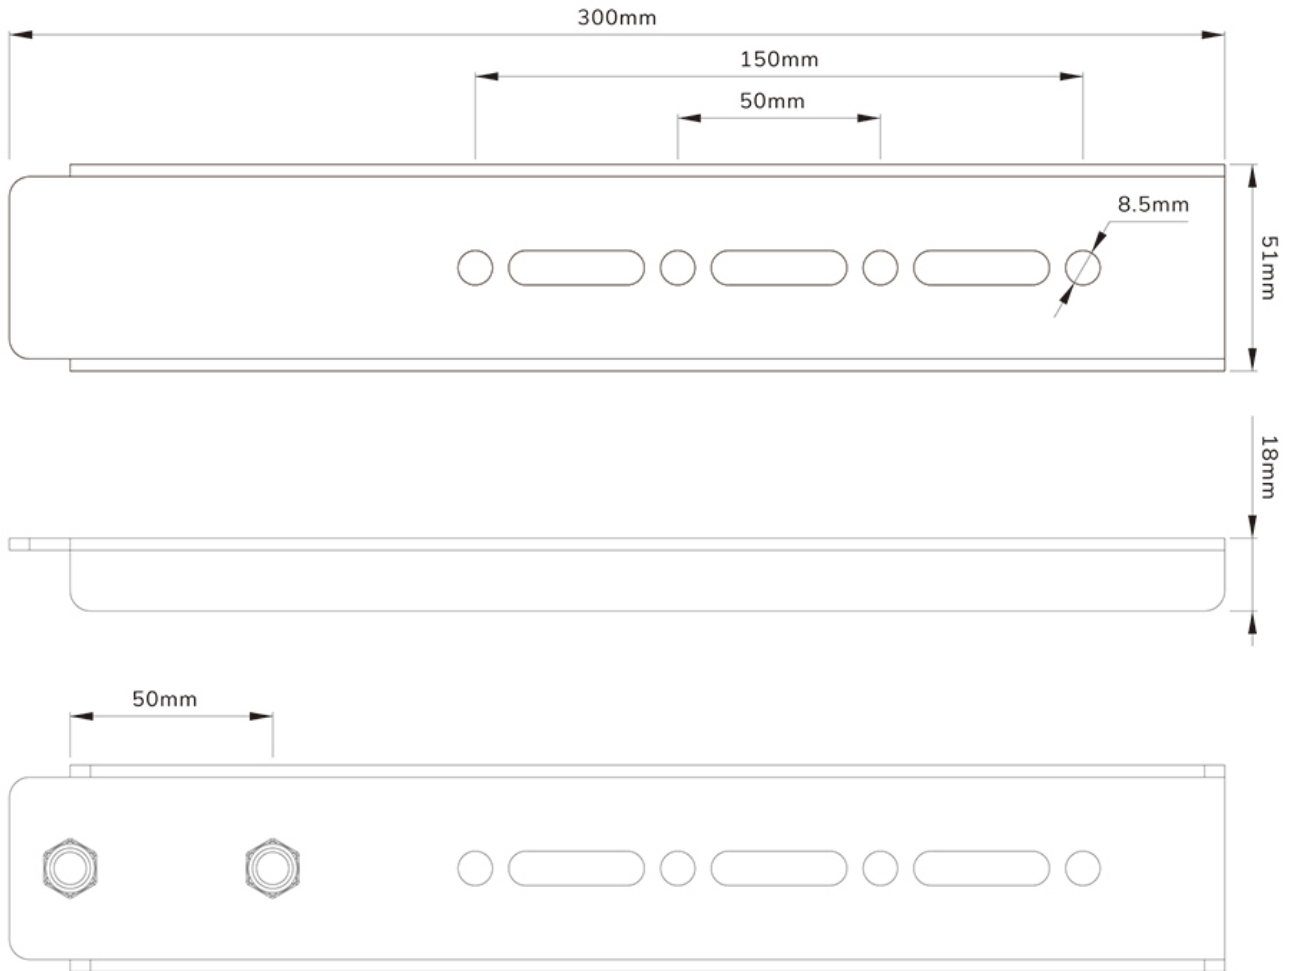

AWLS-950BL1

NEOMOUNTS AWLS-950BL1 VESA EXTENSION KIT 55-110" - MAX 125 KG

SPECIFICATIONS

GENERAL

Min. screen size*	55
Max. screen size*	110
Min. weight	0
Max. weight	125
Screens	1
VESA maximum	1200x900 mm
VESA minimum	800x600 mm

FUNCTIE

Type	Full motion
Width adjustment	40 cm
Height	30 cm
Adjustment type	Manual

INFORMATION

Color	Black
Main material	Steel
Warranty	5 year

*Please note: The inch sizes stated are just an indication, combined with the weight and VESA sizes. The maximum weight and VESA size are absolute restrictions for the products and should not be exceeded.

Neomounts

Neomounts

Neomounts AWLS-950BL1 VESA extension kit - 55-110" - max 125 kg - VESA 800x600-1200x900 - suitable for WL40S-950BL18 - black

The Neomounts AWLS-950BL1 is a VESA extension kit for the WL40S-950BL18 wall mount with a maximum weight capacity of 125 kg. With the extension kit, the VESA can be extended from 800x600 mm to 1200x900 mm.

AWLS-950BL1

NEOMOUNTS AWLS-950BL1 VESA EXTENSION KIT
55-110" - MAX 125 KG

Neomounts