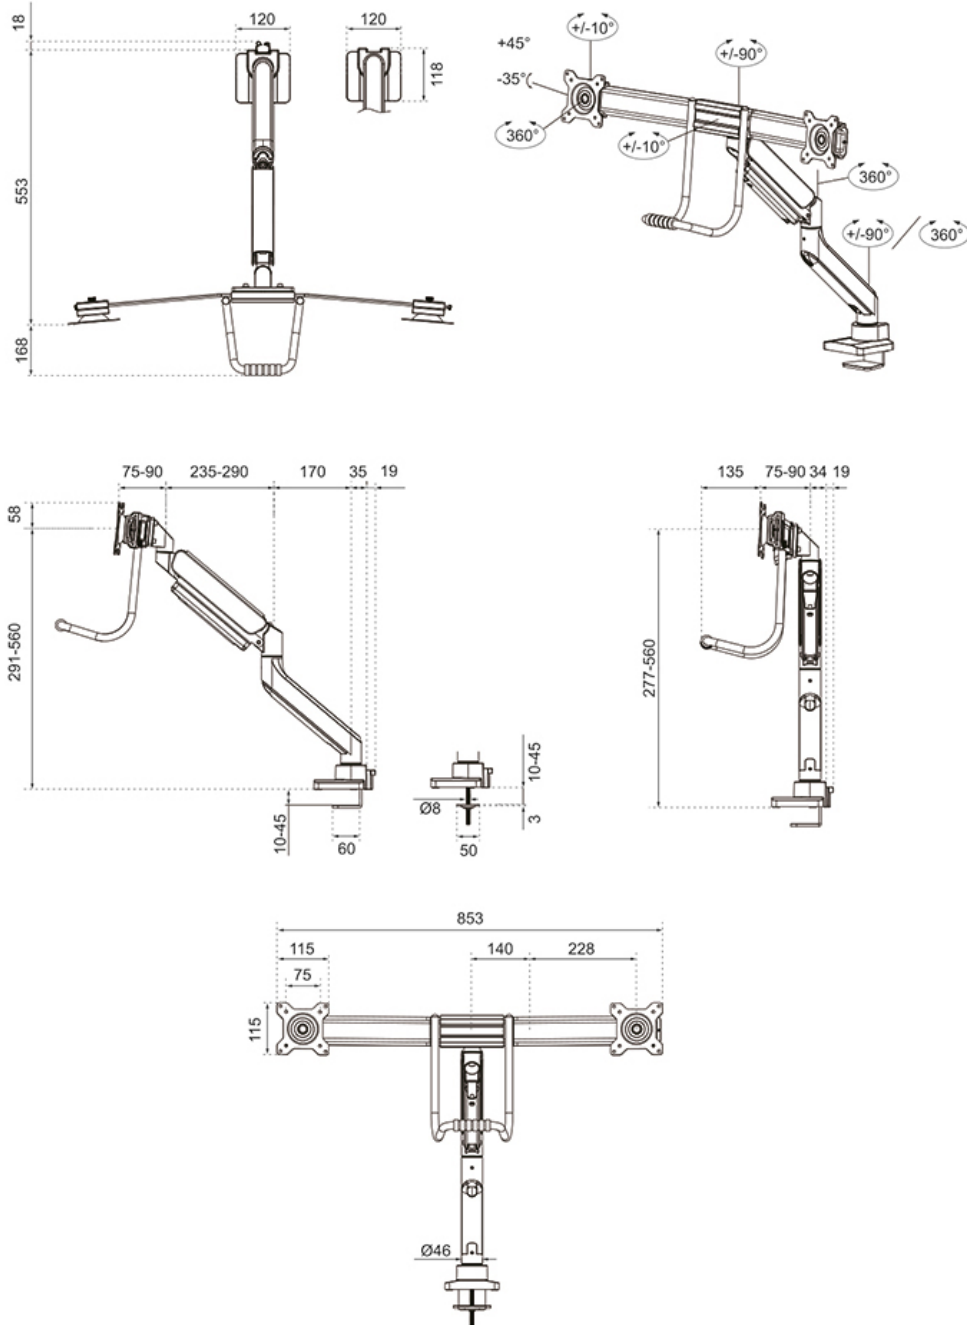

DS75-450WH2

SPECIFICATIONS

GENERAL

Min. screen size*	17
Max. screen size*	32
Min. weight	1
Max. weight	8
Screens	2
Desk mount	Grommet Clamp
VESA maximum	100x100 mm
VESA minimum	75x75 mm

FUNCTIE

Type	Full motion
Height adjustment	28 cm
Width adjustment	54 cm
Depth adjustment	68 cm
Tilt (degrees)	+10°, -10°
Swivel (degrees)	+90°, -90°
Rotate (degrees)	+180°, -180°
Height	64,6 cm
Width	85,3 cm
Depth	11,5 cm
Adjustment type	Gas spring

The Neomounts DS75-450WH2 NEXT Core is a full motion desk mount for two flat screens up to 32" with a maximum weight capacity of 8 kg per screen. The versatile tilt (20°), rotate (360°) and swivel (20°) technology allows the mount to change to any viewing angle to fully benefit from the capabilities of the screens. Additionally, the mount has gas spring height adjustment (27,7-56 cm) and depth adjustment (0-50,5 cm), to create the perfect working position.

The DS75-450WH2 is suitable for screens that meet VESA hole pattern 75x75 or 100x100 mm. Unused hole patterns can be covered using one of Neomounts VESA adapter plates. The desk mount is equipped with an Quick-release VESA system and comes with both a topfix clamp and grommet for quick and easy installation.

Neomounts

Measuring unit: mm