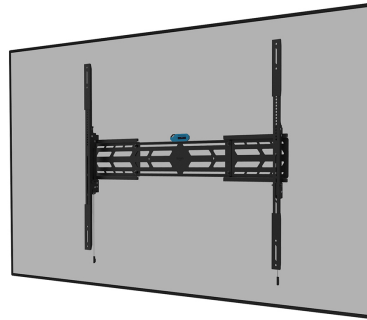

WL30S-950BL19

NEOMOUNTS HEAVY DUTY TV WALL MOUNT

SPECIFICATIONS

GENERAL

Min. screen size*	55 inch
Max. screen size*	110 inch
Max. weight	160 kg (per screen)
Screens	1
VESA minimum	100x100
VESA maximum	1500x900
Distance to wall	6,7 cm

FUNCTIONALITY

Type	Fixed
Height adjustment	0-2 cm
Width adjustment	89,3-160 cm
Lockable	Lockable - Security screw included
Rotate (degrees)	+3°, -3°
Height	93,6 cm
Width	160 cm
Depth	6,7 cm
Adjustment type	Micro adjustment

Neomounts

Neomounts

Neomounts WL30S-950BL19 fixed wall mount for 55-110" screens - Black

The Neomounts WL30S-950BL19 is a fixed heavy-duty wall mount for flat screens up to 110" with a maximum weight capacity of 160 kg. It is possible to install the screen in both portrait and landscape orientation. The mount features individual height adjustable brackets and level adjustment is available for the perfect installation.

The WL30S-950BL19 has a depth of 6,5 cm and is, thanks to the included vertical extension brackets, suitable for screens that meet VESA hole pattern 100x100 to 1500x900 mm. Due to the unique extendable design, the mount can be adjusted to a wide range of screens dimensions; from 55" up to 110". It is possible to lock the mount using a padlock (not included).