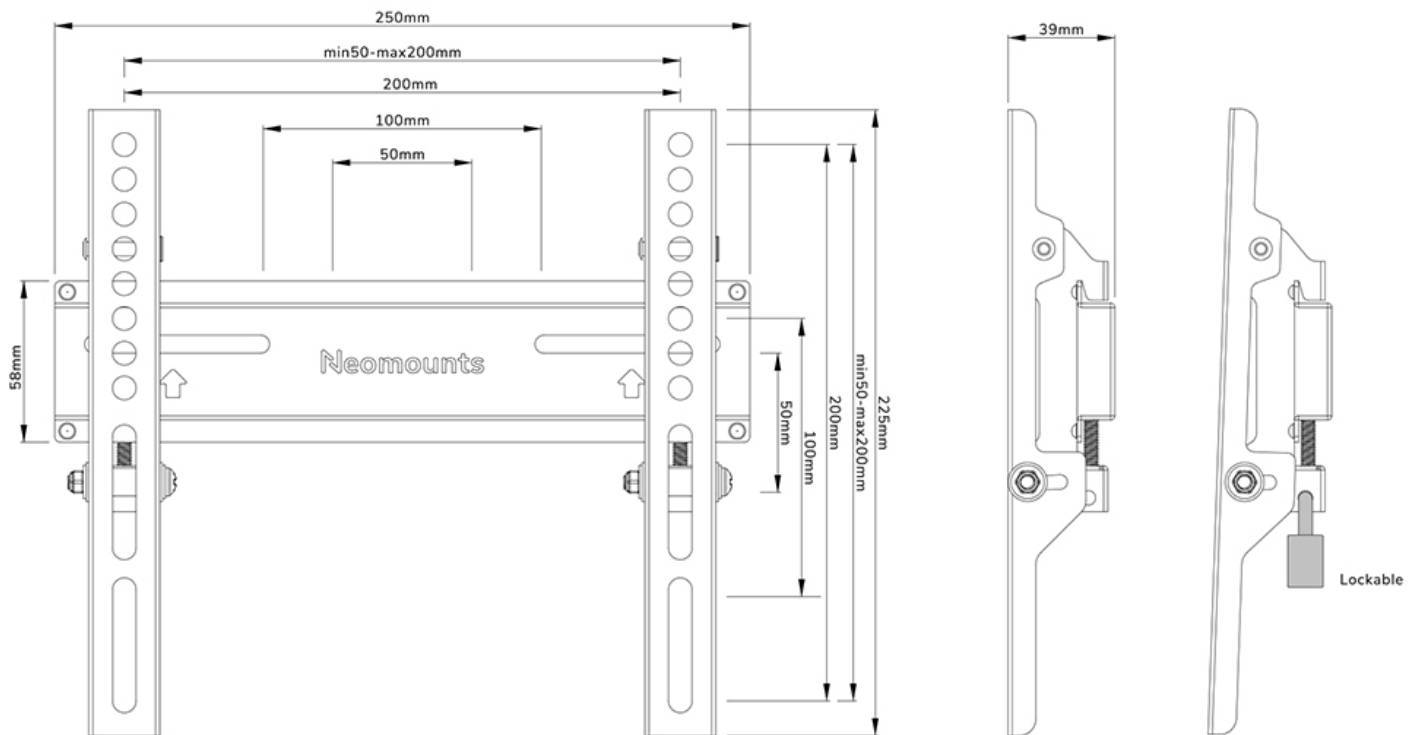

WL30-350BL12

NEOMOUNTS TV WALL MOUNT

Neomounts