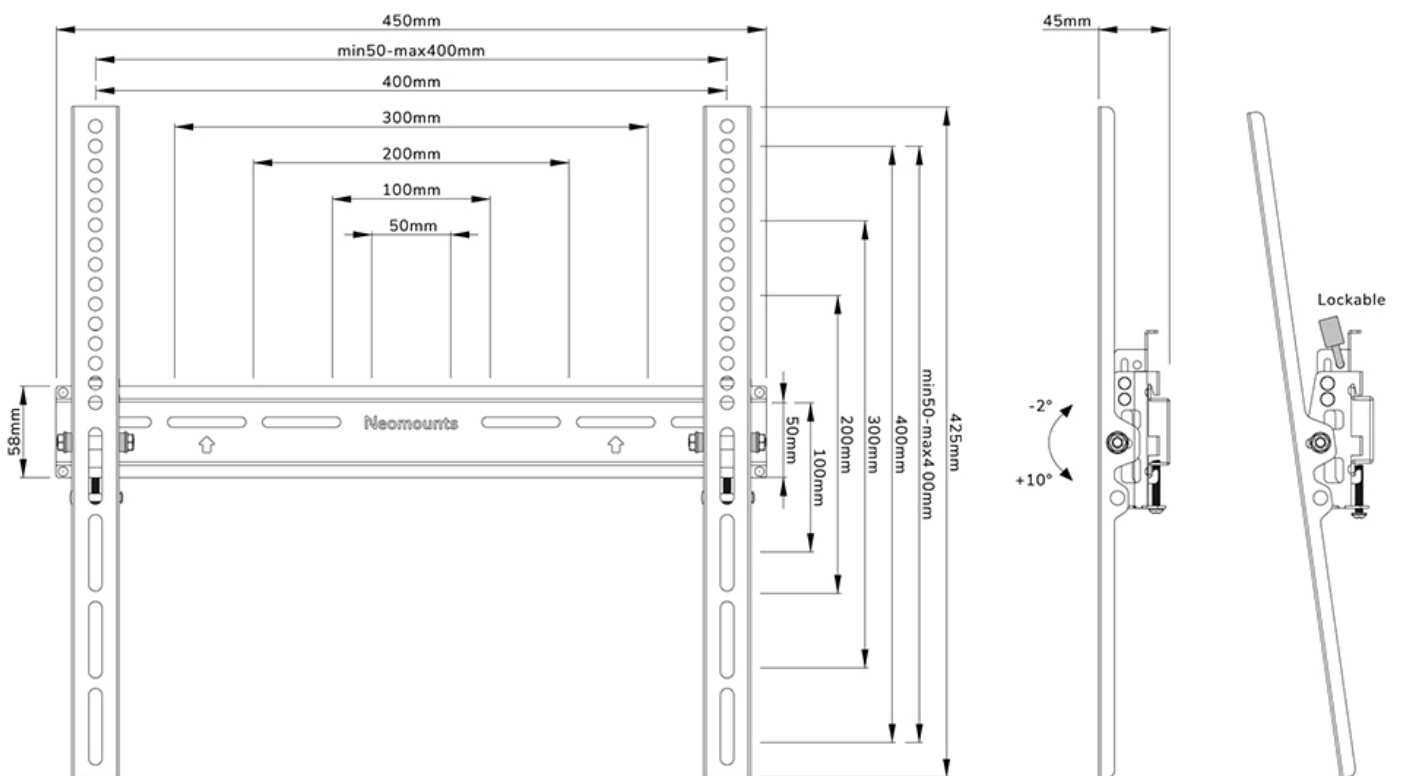

WL35-350BL14

NEOMOUNTS TV WALL MOUNT

Neomounts