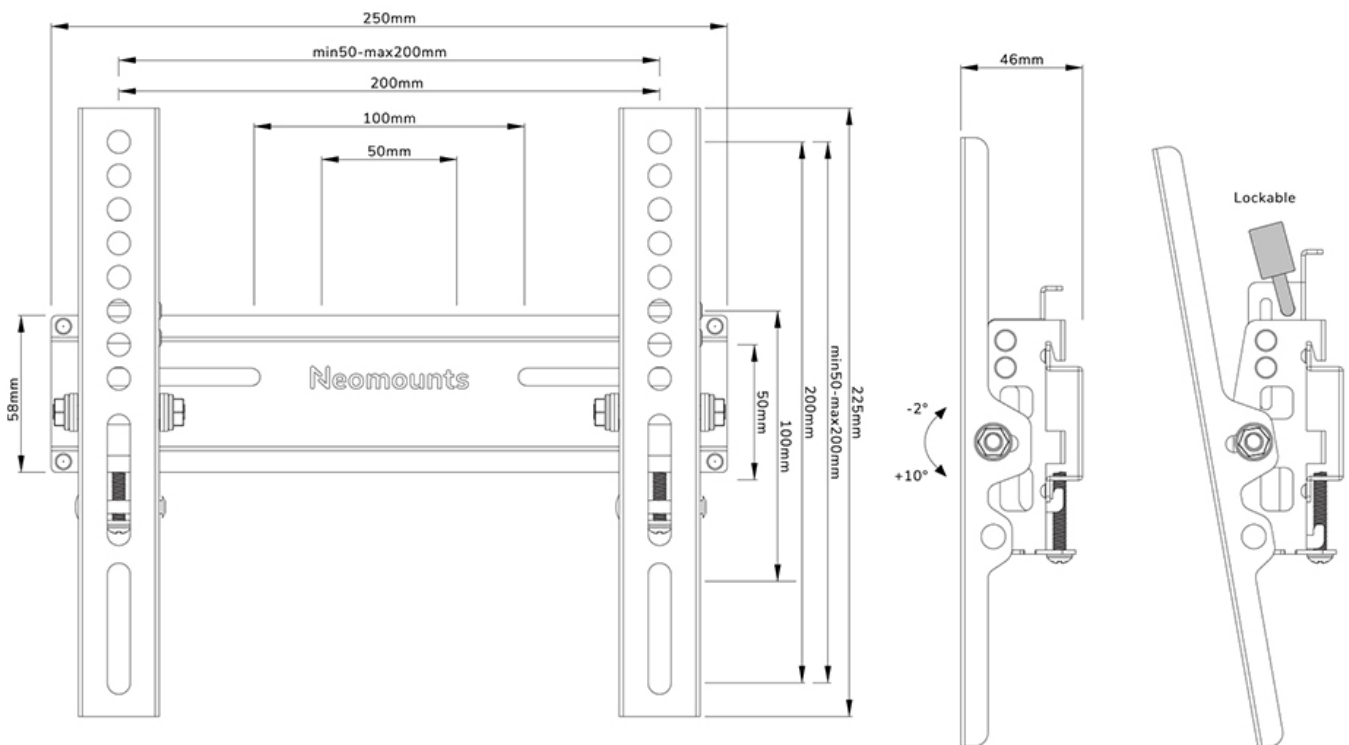

WL35-350BL12

NEOMOUNTS TV WALL MOUNT

Neomounts