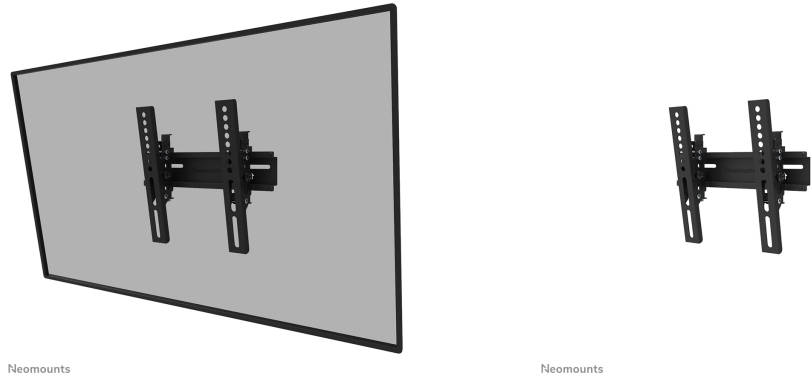

WL35-350BL12

NEOMOUNTS TV WALL MOUNT

SPECIFICATIONS

GENERAL

| | |
|-------------------|--------------------|
| Min. screen size* | 24 inch |
| Max. screen size* | 55 inch |
| Max. weight | 25 kg (per screen) |
| Screens | 1 |
| VESA minimum | 50x50 mm |
| VESA maximum | 200x200 mm |
| Distance to wall | 4,6 cm |

FUNCTIONALITY

| | |
|----------------|---------------------------------|
| Type | Tilt |
| Lockable | Lockable - Padlock not included |
| Tilt (degrees) | +10°, -2° |
| Height | 22,5 cm |
| Width | 25 cm |
| Depth | 4,6 cm |

Neomounts WL35-350BL12 tiltable wall mount for 24-55" screens - Black

The Neomounts WL35-350BL12 is a tiltable wall mount for flat screens up to 55" with a maximum weight capacity of 25 kg. The versatile tilt technology (12°), allows you to create the optimum viewing angle.

The WL30-350BL12 has a depth of 4,6 cm and is suitable for screens that meet VESA hole pattern 50x50 to 200x200 mm. It is possible to lock the individual brackets of the mount using a padlock (not included).