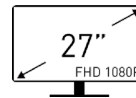

PRO MP271CA

Business & Productivity Monitors

SPECIFICATIONS

| | |
|-----------------------------------|---|
| Type / Size | 27" |
| Colorway | Black |
| Active Display Area (mm) | 597.888(H) x 336.312(V) |
| Curvature | Curved 1500R |
| Panel Type | VA |
| Resolution | 1920 x 1080 (FHD) |
| Pixel Pitch | 0.3114(H) x 0.3114(V) |
| Aspect Ratio | 16:9 |
| Brightness (nits) | 250 cd/m ² |
| Contrast Ratio | 4000:1 |
| Refresh Rate | 75Hz |
| Response Time | 1ms (MPRT) / 5ms (GTG) |
| View Angles | 178°(H) / 178°(V) |
| sRGB | 97.7% (CIE 1976) |
| Surface Treatment | Anti-glare |
| Display Colors | 16.7M |
| Color Bit | 8 bits |
| Video Interface | 1x DisplayPort (1.2a) 1x HDMI (1.4b) 1x Headphone-out |
| Speaker | 2x 2W |
| Power Type | Internal Power |
| Power Input | 100~240V, 50~60Hz |
| Adjustment (Tilt) | -3.5° ~ 21.5° |
| Kensington Lock | Yes |
| VESA Mounting | 100 x 100 mm |
| Dimension (W x D x H) | 610.34 x 237 x 454.8 mm (24.03 x 9.33 x 17.91 inch) |
| Weight (NW / GW) | 5.4 kg (11.9 lbs) / 7.3 kg (16.09 lbs) |
| Dimension (W x D x H) With Carton | 684 x 156 x 474 mm (26.93 x 6.14 x 18.66 inch) |
| Note | DisplayPort: 1920 x 1080 (Up to 75Hz) HDMI: 1920 x 1080 (Up to 75Hz) FreeSync Support |

27" Screen Size

View your applications, spreadsheets and more with a perfect 27 inches screen and experience a breathtaking screen that comes with Full HD resolution

Curved 1500R

Bring an immersive & comfortable viewing experience to eliminate distortion and cover a wider field of view