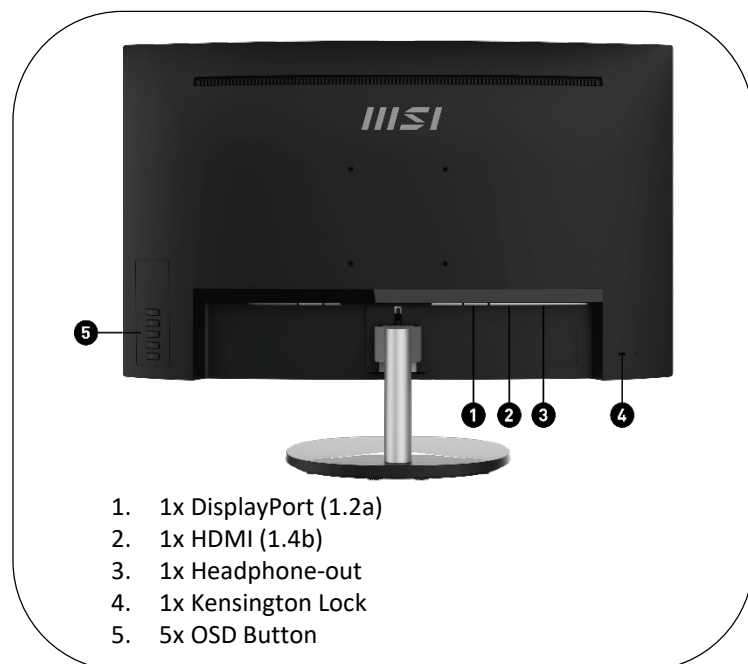

Built-in Speakers

Built-in speakers allow you to listen clearly without connecting external speakers

VESA Mount Support

To be mounted on the wall of your office & home with a VESA standard design which can make it completely invisible on a desk

Wall Mountable

- 1x DisplayPort (1.2a)
- 1x HDMI (1.4b)
- 1x Headphone-out
- 1x Kensington Lock
- 5x OSD Button