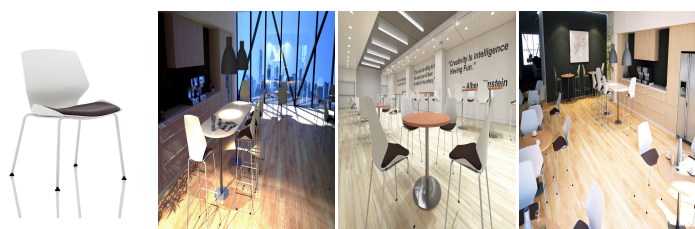

## Florence Visitor Chair

**SKU** BR000209

## Details

Florence is totally contemporary white shell seating for the modern, hard-working office space.

### Product Features:

- Stylish white shell general purpose chair
- Slate grey fabric upholstery
- Floor protection feet
- Shaped backrest for lumbar support
- Stacks up to 4 high

Fabric and Foam Guarantee: 1 Year

Overall Dimensions (mm)

- Overall Width: 500

- Overall Depth: 520

- Overall Height: 855

Product Weight (kg): 18; 16

Seat Dimensions (mm)

- Seat Width: 470