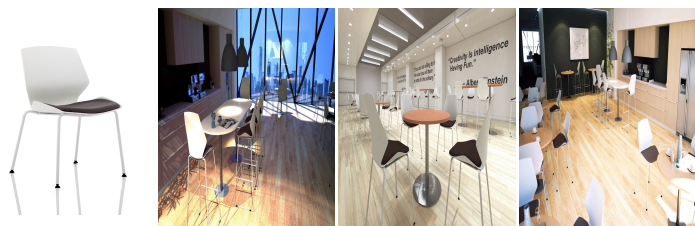

Florence Visitor Chair

SKU BR000209

Colour:

Grey, Bespoke Stevia Blue, Bespoke Myrrh Green, Bespoke Ginseng Chilli, Bespoke Tabasco Orange, Bespoke Bergamot Cherry, Bespoke Tansy Purple, Bespoke Maringa Teal, Bespoke Senna Yellow

Details

Florence is totally contemporary white shell seating for the modern, hard-working office space.

Product Features:

- Stylish white shell general purpose chair
- Slate grey fabric upholstery
- Floor protection feet
- Shaped backrest for lumbar support
- Stacks up to 4 high

Specifications

Brand: Florence

Flat Packed or Assembled: Flat Packed

Stackable: Yes

Maximum Weight Capacity (kg): 110

Recommended Usage (Hours): 8

Mechanical Components Guarantee: 2 Years

Fabric and Foam Guarantee: 1 Year

Overall Dimensions (mm)

- Overall Width: 500

- Overall Depth: 520

- Overall Height: 855

Product Weight (kg): 18; 16

Seat Dimensions (mm)

- Seat Width: 470

- Seat Depth: 440