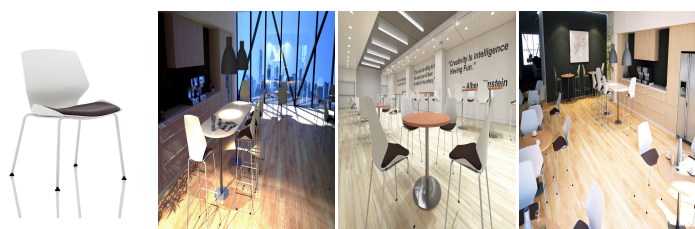

Florence Visitor Chair

SKU BR000209

Colour:

Grey, Bespoke Stevia Blue, Bespoke Myrrh Green, Bespoke Ginseng Chilli, Bespoke Tabasco Orange, Bespoke Bergamot Cherry, Bespoke Tansy Purple, Bespoke Maringa Teal, Bespoke Senna Yellow

Details

Florence is totally contemporary white shell seating for the modern, hard-working office space.

Product Features:

- Stylish white shell general purpose chair
- Slate grey fabric upholstery
- Floor protection feet
- Shaped backrest for lumbar support
- Stacks up to 4 high

Specifications

Brand: Florence

Flat Packed or Assembled: Flat Packed

Stackable: Yes

Maximum Weight Capacity (kg): 110

Recommended Usage (Hours): 8

Mechanical Components Guarantee: 2 Years

Fabric and Foam Guarantee: 1 Year

Overall Dimensions (mm)

- Overall Width: 500

- Overall Depth: 520

- Overall Height: 855

Product Weight (kg): 18; 16

Seat Dimensions (mm)

- Seat Width: 470

- Seat Depth: 440