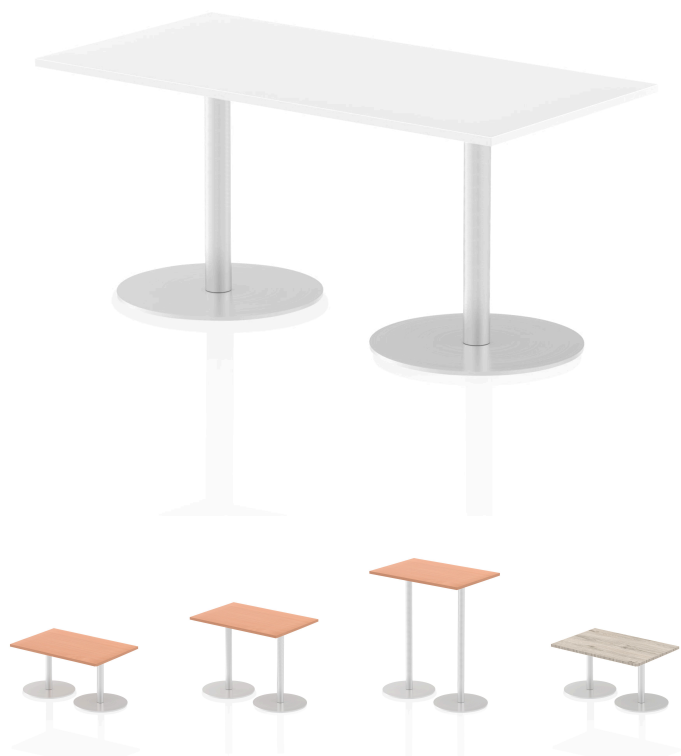

Italia Rectangular Poseur Table

SKU ITL0256

Colour:

Beech, Grey Oak, Maple, Oak, Walnut, White

Width:

1200, 1400, 1600, 1800

Leg Height:

1145mm, 475mm, 725mm

Details

Italia is the ultimate style statement - whether for meetings, conferences, boardrooms or dining areas. This table is topped by the clean lines of a heatproof, clean looking melamine worktop that requires minimum maintenance. Underneath the brushed steel trumpet base and post design looks striking and has the practicality of eliminating any knee and leg traps underneath.

25mm thick desk top profile | Dual, brushed stainless steel effect circular base (580mm diameter) | Brushed stainless steel pillars (76mm diameter) | Weighted base provides stability | Two part bolted frame system

•Top Shape: Straight

•Top Size: 1200 x 800; 1400 x 800; 1600 x 800; 1800 x 800

•Frame Colour: Silver

•Leg Type: Bistro

Product Dimensions (mm)

•Width: 1200; 1400; 1600; 1800

•Depth: 800

•Height: 1145; 475; 725