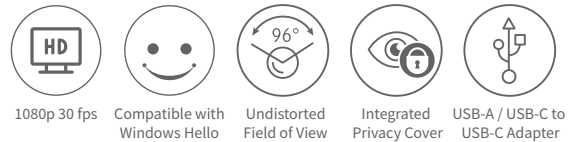

Multi-angled desk mount / monitor mount (as well as tripod fixing screw option on the base) giving full 360° camera rotation and 90° camera forward tilt

2 year standard repair or replacement warranty

Optional mounting suggestion. Tripod not included

JPL Vision Access

Windows Hello compatible USB webcam with a full HD 1080p glass lens, built-in privacy lens cover, USB-A and USB-C connectivity to allow optional connection to any USB-A or USB-C device.

Compatible with all major softphones.

Plug & play solution - No additional software or downloads needed.

Overview

Features	HD 1920 x 1080p Camera Full HD 1080p glass lens - No optical distortion Built-in privacy lens cover Omnidirectional microphone Built-in camera in-use LED indicator USB 2.0 Type-A and USB-C connectivity Desk mount, monitor mount and universal thread for tripod option Full 360° camera rotation including 90° tilt for over desk viewing Automatic low-light correction AEC – Automatic Echo Cancellation ANS – Automatic Noise Suppression
Certifications	UKCA, CE, FCC, RoHS, REACH
Unit Dimensions	92.5 x 52 x 31 mm
Warranty	24 Month repair or replacement warranty
MOQ	Master Shipping Carton: 40
SKU:	575-400-001
EAN:	5060126959786

Technical Data

Camera parameters:		
IR Camera SENSOR:	Sensor Type	1/9" CMOS
	Array Size	1280*720 30FPS
	Pixel Size	1.4 μm x 1.4 μm / BSI
RGB Camera SENSOR:	Sensor Type	1/2.9" CMOS
	Array Size	1920*1080P 30FPS
	Pixel Size	2.8μm*2.8μm FSI
IR Lens:	Construction	3P
	IR Filter	850nm
	FOV	D=85±°;
	F/No	2.4±5%
	TV Distortion	<-2.6%
RGB Lens:	Construction	1G4P+IR
	IR Filter	650nm
	FOV	D=96±°
	F/No	2.5±5%
	TV Distortion	<-0.9%
MIC:	Dimensional	Ø4.0*1.5mm
	Sensitivity	-38±3db
	S/N ratio	60db
	Pick-up distance	3m
	Temperature(Operation)	-10°C to 60°C
	Temperature(Storage)	-10°C to 60°C
	USB Power Supply Voltage	DC 5V
	Interface	USB 2.0 USB-A/TYP-C
	Operating System Request	Windows 10-11 (Windows Hello)
	AGE/AEC/White Balance	Auto
	Supports compression formats	MJPEG/YUV