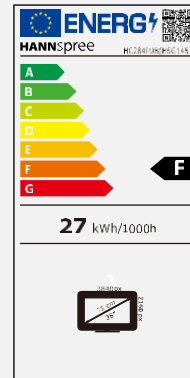

Display Size	71,1 cm / 28" Diagonal
Panel Type	LED Backlight - AAS Panel*
Aspect Ratio	16:9
Resolution (H x V)	3840 x 2160 Ultra-HD 4K
Brightness	300cd/m ² (Typical)
Contrast (Typ.)	1.000:1 (Typical)
Contrast (Active)	10.000.000:1 (Active)
Viewing Angle L/R; U/D	178° H – 178° V (CR >10)
Response Time	5 msec (with OD)
Pixel Pitch	0,16 (H) x 0,16 (V) mm
Panel Surface	Anti-Glare, Haze-level 25%; Hard Coating 3H
Display Colors	1.073B
Horizontal Frequency	30 ~ 135 kHz
Vertical Frequency	56 ~ 75 Hz
Max Display Frequency	3840 x 2160 @ 60Hz
Input 1	HDMI 2.0 x 1
Input 2	DP 1.2 x 1
Input 3	USB HUB 3.0 (1 upstream, 2 downstream)
Input 4	USB 2.0 (only for FW update)
Buil-in Speakers	Yes, 2W x 2, Earphone jack
Power Consumption	On: 27W; Standby: 0,5W; Off: 0,3W
AC Power Range	External PSU DC: 12V – 4A Input: AC 100 ~ 240 Volt; 50 ~ 60 Hz
Product Dimensions	638,7 x 190 x 462,5 mm with stand (W x D x H) 638,7 x 42,7 x 369,2 mm without stand (W x D x H)
Packing Dimensions	720 x 135 x 437 mm (W x D x H)
Net / Gross Weight	4,55 Kg / 6,1 Kg

VESA Mounting	Yes, 100 x 100 mm
Monitor Stand	Fixed Stand (Quick Release)
Tilt / Kensington Lock	-5°~15° (±2°) / Yes
Pivot / Swivel	- / -
Controls	Menu (Enter) / < (Bri) / > (Vol) / Exit (Input) / Power
Color	Warm / Normal / Cool / User Modes
Preset Mode	Standard, ECO, Movie, Game Modes
On Screen Display	7 OSD Languages
Other Features	PIP: Picture In Picture / PBP: Picture By Picture Low Blue Light Mode / Flicker Free
Accessory	Power Adaptor; Power Cable (1,5m); DP 1.2 Cable (1,5m); Quick Start Guide; Warranty Card

Supplier's Name	HANNspree
Model Name	HC284PUB
Energy efficiency class for standard Dynamic Range (SDR)	F
Annual Energy Power Consumption (kWh/1000h)	27 kWh/1000h
On mode power demand for Standard Dynamic Range (SDR)	27 W
Off mode power demand (W)	0,3 W
Standby mode power demand (W)	0,5 W
Screen Diagonal (cm / inches)	71,1cm / 28"
Resolution	3840 x 2160