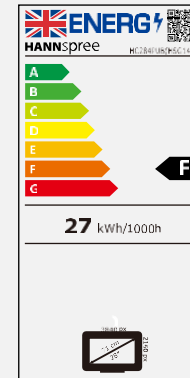

VIEWING ANGLE, USB

178°/178° Wide
Viewing Angle

USB 3.0 HUB

OTHER FEATURES

Slim
Design

Tilt

Low Blue
Light
Mode

Flicker
Free

Display Size	71,1 cm / 28" Diagonal
Panel Type	LED Backlight - AAS Panel*
Aspect Ratio	16:9
Resolution (H x V)	3840 x 2160 Ultra-HD 4K
Brightness	300cd/m ² (Typical)
Contrast (Typ.)	1.000:1 (Typical)
Contrast (Active)	10.000.000:1 (Active)
Viewing Angle L/R; U/D	178° H – 178° V (CR >10)
Response Time	5 msec (with OD)
Pixel Pitch	0,16 (H) x 0,16 (V) mm
Panel Surface	Anti-Glare, Haze-level 25%; Hard Coating 3H
Display Colors	1.073B
Horizontal Frequency	30 ~ 135 kHz
Vertical Frequency	56 ~ 75 Hz
Max Display Frequency	3840 x 2160 @ 60Hz
Input 1	HDMI 2.0 x 1
Input 2	DP 1.2 x 1
Input 3	USB HUB 3.0 (1 upstream, 2 downstream)
Input 4	USB 2.0 (only for FW update)
Buil-in Speakers	Yes, 2W x 2, Earphone jack
Power Consumption	On: 27W; Standby: 0,5W; Off: 0,3W
AC Power Range	External PSU DC: 12V – 4A Input: AC 100 ~ 240 Volt; 50 ~ 60 Hz
Product Dimensions	638,7 x 190 x 462,5 mm with stand (W x D x H) 638,7 x 42,7 x 369,2 mm without stand (W x D x H)
Packing Dimensions	720 x 135 x 437 mm (W x D x H)
Net / Gross Weight	4,55 Kg / 6,1 Kg

VESA Mounting	Yes, 100 x 100 mm
Monitor Stand	Fixed Stand (Quick Release)
Tilt / Kensington Lock	-5°~15° (±2°) / Yes
Pivot / Swivel	- / -
Controls	Menu (Enter) / < (Bri) / > (Vol) / Exit (Input) / Power
Color	Warm / Normal / Cool / User Modes
Preset Mode	Standard, ECO, Movie, Game Modes
On Screen Display	7 OSD Languages
Other Features	PIP: Picture In Picture / PBP: Picture By Picture Low Blue Light Mode / Flicker Free
Accessory	Power Adaptor; Power Cable (1,5m); DP 1.2 Cable (1,5m); Quick Start Guide; Warranty Card