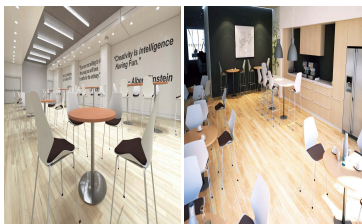

Italia Round Poseur Table

SKU ITL0148

Colour:

Beech, Grey Oak, Maple, Oak, Walnut, White

Width:

1000, 1200, 600, 800

Leg Height:

1145mm, 475mm, 725mm

Details

Italia is the ultimate style statement - whether for meetings, conferences, boardrooms or dining areas. This table is topped by the clean lines of a heatproof, clean looking melamine worktop that requires minimum maintenance. Underneath the brushed steel trumpet base and post design looks striking and has the practicality of eliminating any knee and leg traps underneath.