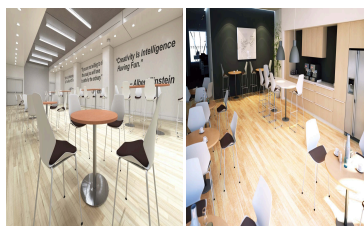

Details

Italia is the ultimate style statement - whether for meetings, conferences, boardrooms or dining areas. This table is topped by the clean lines of a heatproof, clean looking melamine worktop that requires minimum maintenance. Underneath the brushed steel trumpet base and post design looks striking and has the practicality of eliminating any knee and leg traps underneath.