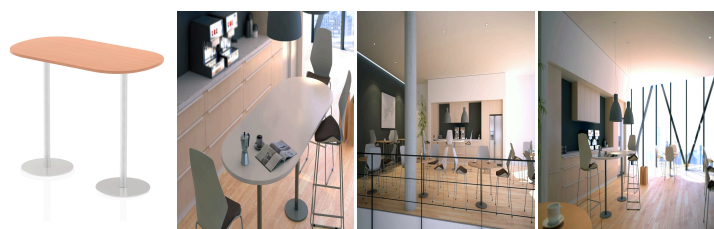

## Italia Boardroom Table

SKU ITL0184

**Colour:**

Beech, Grey Oak, Maple, Oak, Walnut, White

**Width:**

1800, 2400

**Leg Height:**

1145mm, 475mm, 725mm

### Details

Italia is the ultimate style statement - whether for meetings, conferences, boardrooms or dining areas. This table is topped by the clean lines of a heatproof, clean looking melamine worktop that requires minimum maintenance. Underneath the brushed steel trumpet base and post design looks striking and has the practicality of eliminating any knee and leg traps underneath.

25mm thick desk top profile | Dual, brushed stainless steel effect circular base (580mm diameter) | Brushed stainless steel pillars (76mm diameter) | Weighted base provides stability | Two part bolted frame system