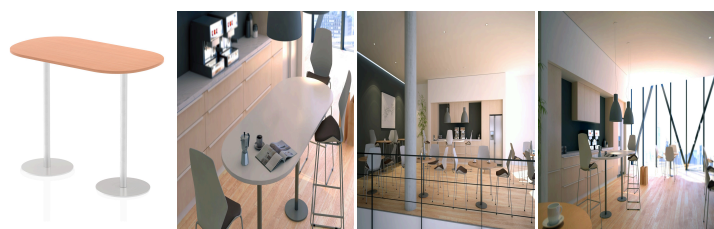

Italia Boardroom Table

SKU ITL0184

Colour:

Beech, Grey Oak, Maple, Oak, Walnut, White

Width:

1800, 2400

Leg Height:

1145mm, 475mm, 725mm

Details

Italia is the ultimate style statement - whether for meetings, conferences, boardrooms or dining areas. This table is topped by the clean lines of a heatproof, clean looking melamine worktop that requires minimum maintenance. Underneath the brushed steel trumpet base and post design looks striking and has the practicality of eliminating any knee and leg traps underneath.

25mm thick desk top profile | Dual, brushed stainless steel effect circular base (580mm diameter) | Brushed stainless steel pillars (76mm diameter) | Weighted base provides stability | Two part bolted frame system

•Top Shape: D-End

•Top Size: 1800 x 1000; 2400 x 1000

•Frame Colour: Silver

•Leg Type: Bistro

Product Dimensions (mm)

•Width: 1800; 2400

•Depth: 1000

•Height: 1145; 475; 725