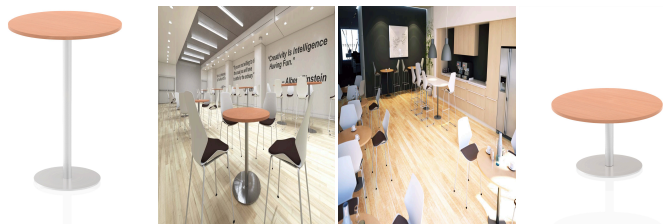

## Italia Round Poseur Table

SKU ITL0148

**Colour:**

Beech, Grey Oak, Maple, Oak, Walnut, White

**Width:**

1000, 1200, 600, 800

**Leg Height:**

1145mm, 475mm, 725mm

### Details

Italia is the ultimate style statement - whether for meetings, conferences, boardrooms or dining areas. This table is topped by the clean lines of a heatproof, clean looking melamine worktop that requires minimum maintenance. Underneath the brushed steel trumpet base and post design looks striking and has the practicality of eliminating any knee and leg traps underneath.

25mm thick desk top profile | Brushed stainless steel effect circular base (580mm diameter) | Brushed stainless steel pillars (76mm diameter) | Weighted base provides stability | Two part bolted frame system