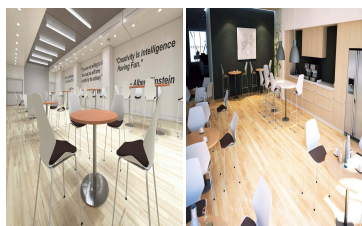

## Italia Round Poseur Table

SKU ITL0148

**Colour:**

Beech, Grey Oak, Maple, Oak, Walnut, White

**Width:**

1000, 1200, 600, 800

**Leg Height:**

1145mm, 475mm, 725mm

### Details

Italia is the ultimate style statement - whether for meetings, conferences, boardrooms or dining areas. This table is topped by the clean lines of a heatproof, clean looking melamine worktop that requires minimum maintenance. Underneath the brushed steel trumpet base and post design looks striking and has the practicality of eliminating any knee and leg traps underneath.