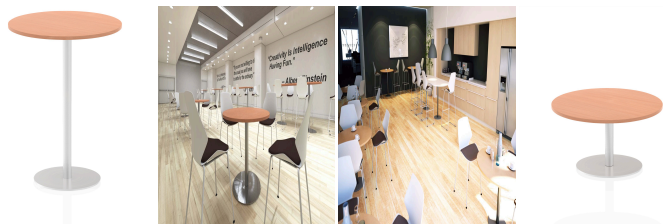

Italia Round Poseur Table

SKU ITL0148

Colour:

Beech, Grey Oak, Maple, Oak, Walnut, White

Width:

1000, 1200, 600, 800

Leg Height:

1145mm, 475mm, 725mm

Details

Italia is the ultimate style statement - whether for meetings, conferences, boardrooms or dining areas. This table is topped by the clean lines of a heatproof, clean looking melamine worktop that requires minimum maintenance. Underneath the brushed steel trumpet base and post design looks striking and has the practicality of eliminating any knee and leg traps underneath.

25mm thick desk top profile | Brushed stainless steel effect circular base (580mm diameter) | Brushed stainless steel pillars (76mm diameter) | Weighted base provides stability | Two part bolted frame system