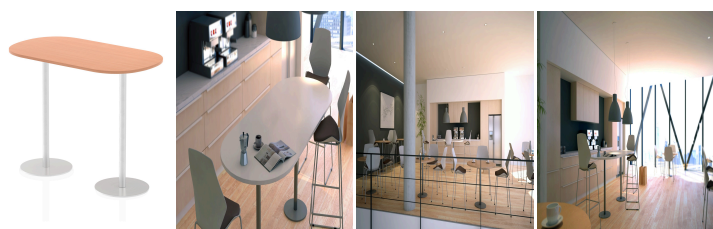

Italia Boardroom Table

SKU ITL0184

Colour:

Beech, Grey Oak, Maple, Oak, Walnut, White

Width:

1800, 2400

Leg Height:

1145mm, 475mm, 725mm

Details

Italia is the ultimate style statement - whether for meetings, conferences, boardrooms or dining areas. This table is topped by the clean lines of a heatproof, clean looking melamine worktop that requires minimum maintenance. Underneath the brushed steel trumpet base and post design looks striking and has the practicality of eliminating any knee and leg traps underneath.

25mm thick desk top profile | Dual, brushed stainless steel effect circular base (580mm diameter) | Brushed stainless steel pillars (76mm diameter) | Weighted base provides stability | Two part bolted frame system

•Top Shape: D-End

•Top Size: 1800 x 1000; 2400 x 1000

•Frame Colour: Silver

•Leg Type: Bistro

Product Dimensions (mm)

•Width: 1800; 2400

•Depth: 1000

•Height: 1145; 475; 725