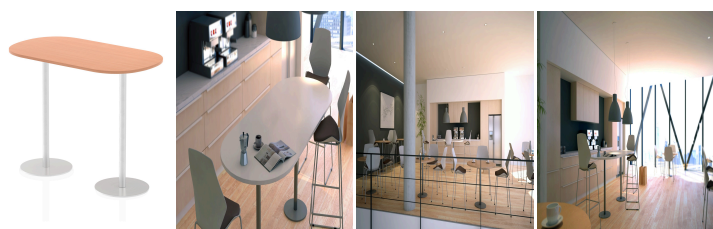

Italia Boardroom Table

SKU ITL0184

Colour:

Beech, Grey Oak, Maple, Oak, Walnut, White

Width:

1800, 2400

Leg Height:

1145mm, 475mm, 725mm

Details

Italia is the ultimate style statement - whether for meetings, conferences, boardrooms or dining areas. This table is topped by the clean lines of a heatproof, clean looking melamine worktop that requires minimum maintenance. Underneath the brushed steel trumpet base and post design looks striking and has the practicality of eliminating any knee and leg traps underneath.

25mm thick desk top profile | Dual, brushed stainless steel effect circular base (580mm diameter) | Brushed stainless steel pillars (76mm diameter) | Weighted base provides stability | Two part bolted frame system

◆Top Shape: D-End

◆Top Size: 1800 x 1000; 2400 x 1000

◆Frame Colour: Silver

◆Leg Type: Bistro

Product Dimensions (mm)

◆Width: 1800; 2400

◆Depth: 1000

◆Height: 1145; 475; 725