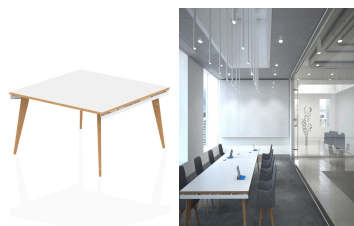

Oslo Square Boardroom Table

SKU OSL0130

Width:

1600

Details

Clean, uncluttered lines, a minimalist approach to design and high quality robot engineered materials make Oslo office furniture the 21st Century solution to team working in the modern office. The bench style concept saves budget and space.

• Bench Boardroom for minimalist look • Floor levellers • 2mm protective ABS edge • 25mm thick tops

Specifications

Brand: Oslo

Self-Assembly: Yes

Guarantee: 5 Years

Product Appearance

•Material: MFC

•Shape: Square

Desk / Table Specs

- Top Shape: Square
- Top Size: 1600 x 1600
- Frame Colour: White
- Leg Type: Wooden

Product Dimensions (mm)

- Width: 1600
- Depth: 1600
- Height: 750
- Thickness: 25