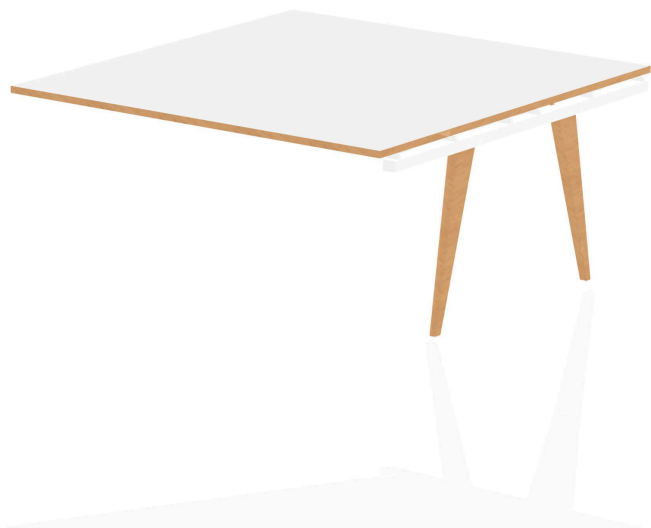

Oslo 1600mm Square Boardroom Table Ext Kit

SKU OSL0125

Width:

1600mm

Details

Clean, uncluttered lines, a minimalist approach to design and high quality robot engineered materials make Oslo office furniture the 21st Century solution to team working in the modern office. The bench style concept saves budget and space.

Bench Boardroom for minimalist look | Floor levellers | 2mm protective ABS edge | 25mm thick tops

Specifications

Brand: Oslo

Self-Assembly: Yes

Guarantee: 5 Years

Product Appearance

•Material: MFC

•Shape: Square

Desk / Table Specs

- Top Shape: Square
- Top Size: 1600 x 1600
- Frame Colour: White
- Leg Type: Wooden

Product Dimensions (mm)

- Width: 1600
- Depth: 1600
- Height: 750
- Thickness: 25