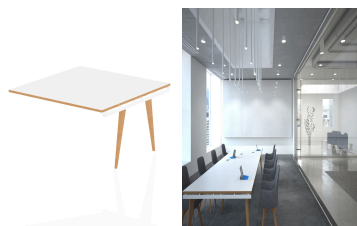

Oslo 1600mm Square Boardroom Table Ext Kit

SKU OSL0125

Width:

1600mm

Details

Clean, uncluttered lines, a minimalist approach to design and high quality robot engineered materials make Oslo office furniture the 21st Century solution to team working in the modern office. The bench style concept saves budget and space.

Bench Boardroom for minimalist look | Floor levellers | 2mm protective ABS edge | 25mm thick tops

Specifications

Brand: Oslo

Self-Assembly: Yes

Guarantee: 5 Years

Product Appearance

•Material: MFC

•Shape: Square

Desk / Table Specs

- Top Shape: Square
- Top Size: 1600 x 1600
- Frame Colour: White
- Leg Type: Wooden

Product Dimensions (mm)

- Width: 1600
- Depth: 1600
- Height: 750
- Thickness: 25