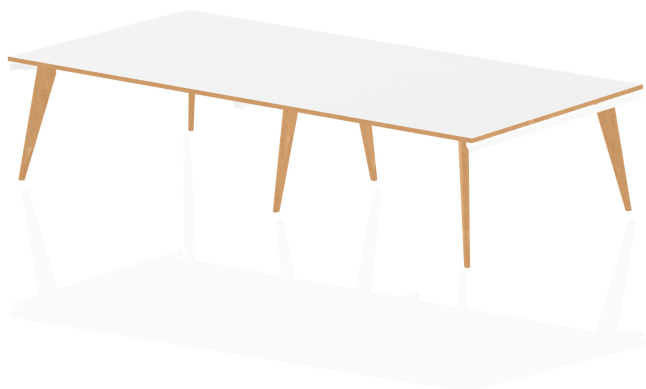

## Oslo Rectangular Boardroom Table

SKU OSL0128

**Width:**

3200, 4800

### Details

Clean, uncluttered lines, a minimalist approach to design and high quality robot engineered materials make Oslo office furniture the 21st Century solution to team working in the modern office. The bench style concept saves budget and space.

## Desk / Table Specs

- Top Shape: Straight
- Top Size: 3200 x 1600; 4800 x 1600
- Frame Colour: White
- Leg Type: Wooden

## Product Dimensions (mm)

- Width: 3200; 4800
- Depth: 1600
- Height: 750
- Thickness: 25