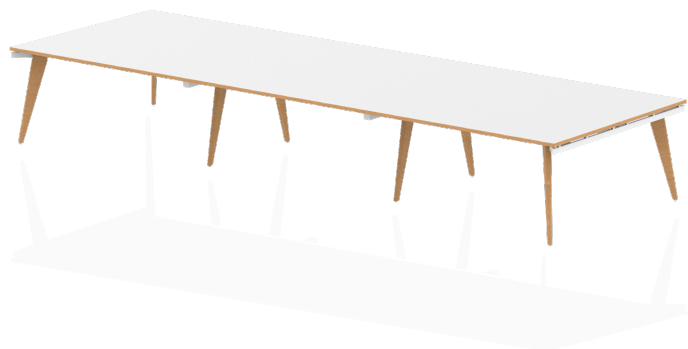

Oslo Rectangular Boardroom Table

SKU OSL0128

Width:

3200, 4800

Details

Clean, uncluttered lines, a minimalist approach to design and high quality robot engineered materials make Oslo office furniture the 21st Century solution to team working in the modern office. The bench style concept saves budget and space.

• Bench Boardroom for minimalist look • Floor levellers • 2mm protective ABS edge • 25mm thick tops

Specifications

Brand: Oslo

Self-Assembly: Yes

Guarantee: 5 Years

Product Appearance

•Material: MFC

•Shape: Rectangular

Desk / Table Specs

- Top Shape: Straight
- Top Size: 3200 x 1600; 4800 x 1600
- Frame Colour: White
- Leg Type: Wooden

Product Dimensions (mm)

- Width: 3200; 4800
- Depth: 1600
- Height: 750
- Thickness: 25