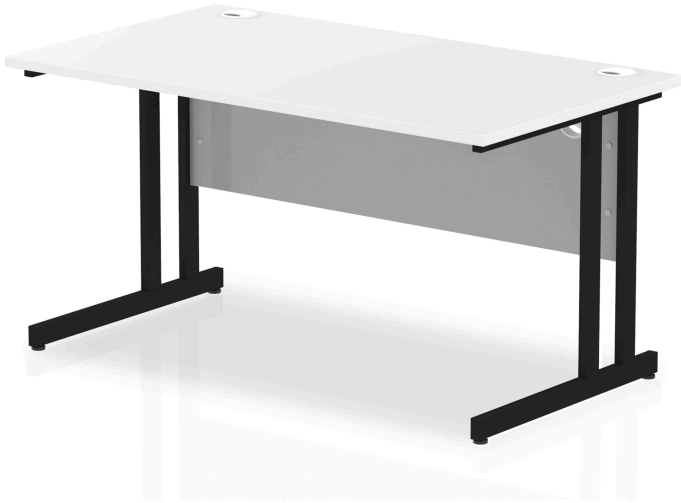

Impulse 1400mm Straight Desk Cantilever Leg

SKU I000284

Colour:

Beech, Grey Oak, Maple, Oak, Walnut, White

Leg Colour:

Silver, White, Black

Details

Impulse represents the best value contract office desking and storage available today. Created by specialist designers with a focus on all office furniture needs the products provide refinement on budget. The comprehensive range is fully guaranteed and quality assured.

Impulse contract desk | 25mm tops | Heat resistant melamine finish | 18mm modesty panels | 2mm protective abs edging | Silver coated double strut legs | 2 cable ports | Height adjustable feet | Steel to steel fixings | 2 modesty panels slots | Deep set modesty panel (5") allows for compatibility of most screen clamp fittings

Specifications

Brand: Impulse

Self-Assembly: Yes

Guarantee: 5 Years

Product Appearance

•Material: MFC

•Shape: Rectangular

Desk / Table Specs

•Top Shape: Straight

•Top Size: 1400 x 800

•Frame Colour: Silver; White; Black

•Leg Type: Cantilever; Cantilever Leg

Product Dimensions (mm)

•Width: 1400

•Depth: 800

•Height: 730