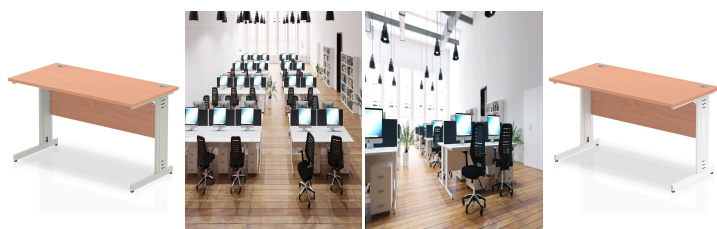

Impulse 1600mm Straight Desk Cable Managed Leg

SKU I000461

Colour:

Beech, Grey Oak, Maple, Oak, Walnut, White

Leg Colour:

Silver, White

Details

Impulse represents the best value contract office desking and storage available today. Created by specialist designers with a focus on all office furniture needs the products provide refinement on budget. The comprehensive range is fully guaranteed and quality assured.

Impulse contract desk | 25mm tops | wire management panel | Heat resistant melamine finish | 18mm modesty panel | 2mm protective abs edging | Silver coated double strut legs | 2 cable ports | Height adjustable feet | Steel to steel fixings | 2 modesty panel slots | Deep set modesty panel (5") allows for compatibility of most screen clamp fittings

Specifications

Brand: Impulse

Self-Assembly: Yes

Guarantee: 5 Years

Product Appearance

•Material: MFC