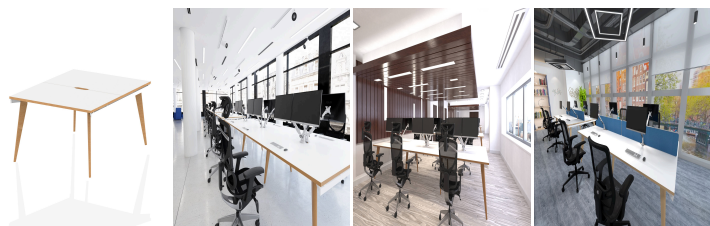

Oslo B2B Desk

SKU OSL0103

Colour:

White/Natural Wood

Unit Width:

1200, 1400, 1600

Size (Number of Units):

2 Person, 4 Person, 6 Person

Details

Clean, uncluttered lines, a minimalist approach to design and high quality robot engineered materials make Oslo office furniture the 21st Century solution to team working in the modern office. The bench style concept saves budget and space.

Bench desk for minimalist look | Floor levellers | Floating fixed desk top | Scalloped back edge for easy cable dumping | 2mm protective ABS edge | 25mm thick tops

Specifications

Brand: Oslo

Self-Assembly: Yes

Guarantee: 5 Years

Product Appearance

•Material: MFC

•Shape: Rectangular

Desk / Table Specs

•Top Shape: Straight (B2B)

•Top Size: 1200 x 800 (x2); 1200 (x2) x 800 (x2); 1200 (x3) x 800 (x2); 1400 x 800 (x2); 1400 (x2) x 800 (x2); 1400 (x3) x 800 (x2); 1600 x 800 (x2); 1600 (x2) x 800 (x2); 1600 (x3) x 800 (x2)