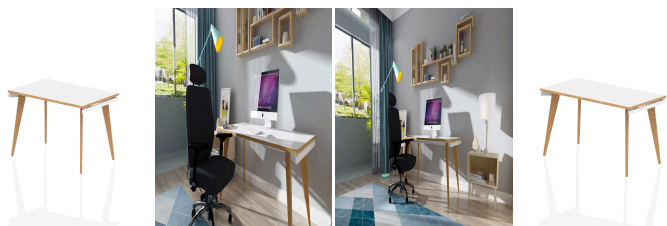

Oslo Starter Desk

SKU OSL0116

Colour:

White/Natural Wood

Width:

1200, 1400, 1600

Details

Clean, uncluttered lines, a minimalist approach to design and high quality robot engineered materials make Oslo office furniture the 21st Century solution to team working in the modern office. The bench style concept saves budget and space.

Bench desk for minimalist look | Floor levellers | Floating fixed desk top | Scalloped back edge for easy cable dumping | 2mm protective ABS edge | 25mm thick tops

Specifications

Brand: Oslo

Self-Assembly: Yes

Guarantee: 5 Years

Product Appearance

•Material: MFC

•Shape: Rectangular

Desk / Table Specs

•Top Shape: Straight

•Top Size: 1200 x 800; 1400 x 800; 1600 x 800

•Frame Colour: Natural Wood

•Leg Type: Wooden

Product Dimensions (mm)

•Width: 1200; 1400; 1600

•Depth: 800

•Height: 750

•Thickness: 25