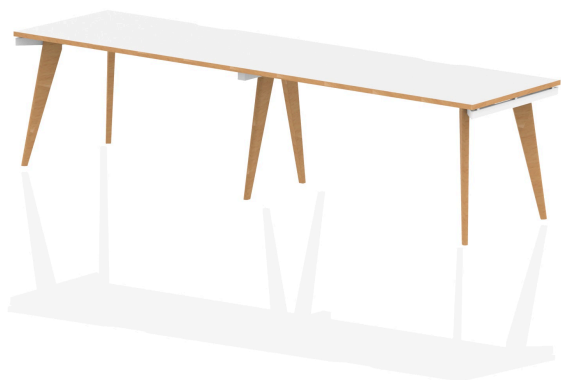

Oslo Single Row Desk

SKU OSL0117

Colour:

White/Natural Wood

Unit Width:

1200, 1400, 1600

Size (Number of Units):

2 Person, 3 Person

Details

Clean, uncluttered lines, a minimalist approach to design and high quality robot engineered materials make Oslo office furniture the 21st Century solution to team working in the modern office. The bench style concept saves budget and space.

Bench desk for minimalist look | Floor levellers | Floating fixed desk top | Scalloped back edge for easy cable dumping | 2mm protective ABS edge | 25mm thick tops

Specifications

Brand: Oslo

Self-Assembly: Yes

Guarantee: 5 Years

Product Appearance

•Material: MFC

•Shape: Rectangular

Desk / Table Specs

•Top Shape: Straight (2 Person); Straight (3 Person)

•Top Size: 1200 (x2) x 800; 1200 (x3) x 800; 1400 (x2) x 800; 1400 (x3) x 800; 1600 (x2) x 800; 1600 (x3) x 800