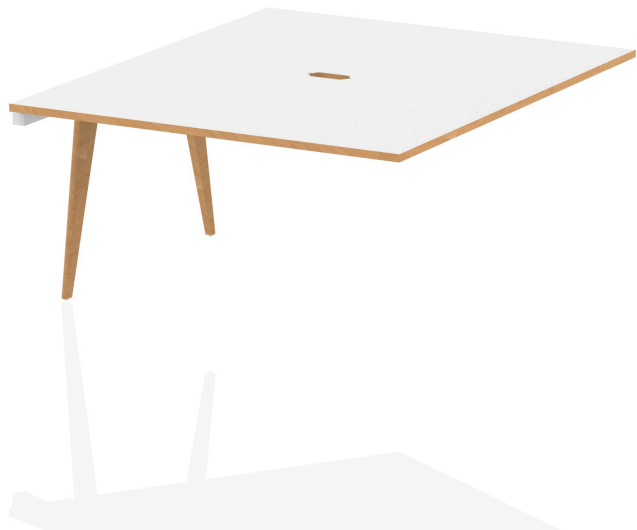

Oslo B2B Extension Kit

SKU OSL0100

Colour:

White/Natural Wood

Width:

1200, 1400, 1600

Details

Clean, uncluttered lines, a minimalist approach to design and high quality robot engineered materials make Oslo office furniture the 21st Century solution to team working in the modern office. The bench style concept saves budget and space.

Bench desk for minimalist look | Floor levellers | Floating fixed desk top | Scalloped back edge for easy cable dumping | 2mm protective ABS edge | 25mm thick tops

Specifications

Brand: Oslo

Self-Assembly: Yes

Guarantee: 5 Years

Product Appearance

•Material: MFC

•Shape: Rectangular

Desk / Table Specs

•Top Shape: (Ext) Straight (B2B)

•Top Size: 1200 x 800 (x2); 1400 x 800 (x2); 1600 x 800 (x2)

•Frame Colour: Natural Wood

•Leg Type: Wooden

Product Dimensions (mm)

•Width: 1200; 1400; 1600

•Depth: 1600

•Height: 750

•Thickness: 25