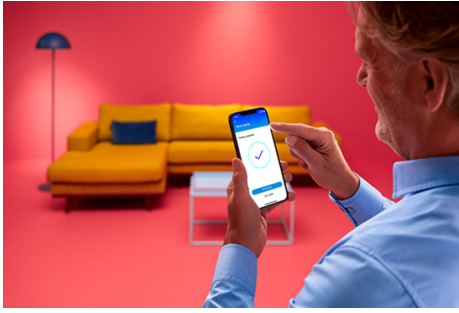

## Bulb 150W A80 E27

Rainbows that are big, bright, and beautiful enough to light up your whole room? That's what these full-colour A80 LED lamps are. A whopping 2400 lumens delivers functional lighting in 16.7 million colours to illuminate whatever you've got going on. Choose the perfect colour using the WiZ app, WiZ remote or even your voice, or create schedules to automatically transition to the perfect ambiance as your needs and moods change. Controllable using your existing Wi-Fi.

### Smart lighting functionalities easy to set up

Enjoy the benefits of smart features instantly, just by connecting your WiZ light to your Wi-Fi network. Control lights easily when you're away from home and scheduling lights to go on and off automatically. No need to install additional hardware such as hub or gateway!

### Create your perfect light scene

Make your own mix of different colour and white lights modes to create the perfect light ambience for your daily moment. Simply save your new Scene and select it anytime with the WiZ app or voice.