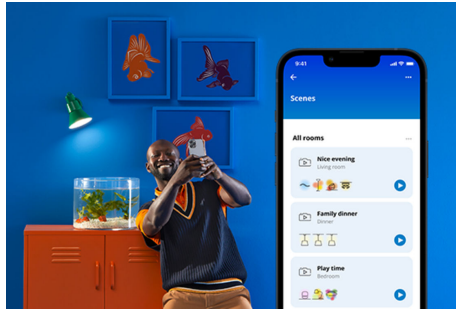

### Smart lighting functionalities easy to set up

Enjoy the benefits of smart features instantly, just by connecting your WiZ light to your Wi-Fi network. Control lights easily when you're away from home and scheduling lights to go on and off automatically. No need to install additional hardware such as hub or gateway!

### Exclusive SpaceSense™ light that turns on with movement

WiZ's SpaceSense technology turns your lights into motion sensors. With a minimum of two WiZ lights in a room, you can activate the SpaceSense feature in the WiZ app and get the lights to turn on and off automatically with motion detection. It's simple. It's SpaceSense. It's WiZ.

### Monitor your energy consumption

Get an overview of the energy consumption of your lights with the WiZ app. Easily access a weekly or daily report to help you stay on top of your energy consumption at home.

### Create your perfect light scene

Make your own mix of different colour and white lights modes to create the perfect light ambience for your daily moment. Simply save your new Scene and select it anytime with the WiZ app or voice.