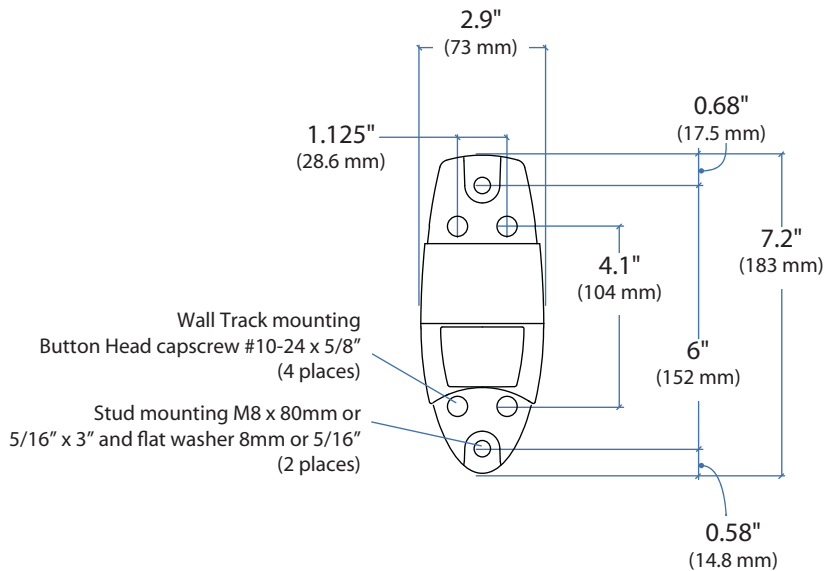

Wall Mount Pivot

Wall Mount Bracket

Range of Motion

Maximum Weight Capacity

© 2010 Ergotron, Inc. rev. 02/10/2010 DIM-200 Pivot Content is subject to change without notification

Americas Sales and Corporate Headquarters
St. Paul, MN USA
(800) 888-8458
+1-651-681-7600
www.ergotron.com
sales@ergotron.com