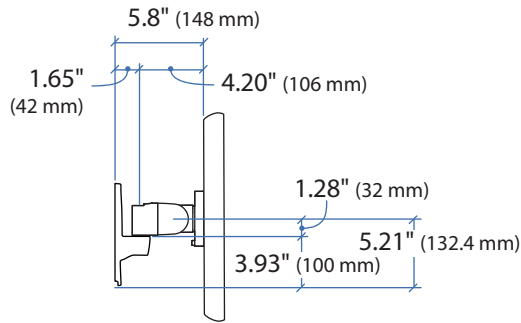

Wall Mount Pivot

Wall Mount Bracket

Range of Motion

Maximum Weight Capacity

© 2010 Ergotron, Inc. rev. 02/10/2010 DIM-200 Pivot Content is subject to change without notification

Americas Sales and Corporate Headquarters
St. Paul, MN USA
(800) 888-8458
+1-651-681-7600
www.ergotron.com
sales@ergotron.com