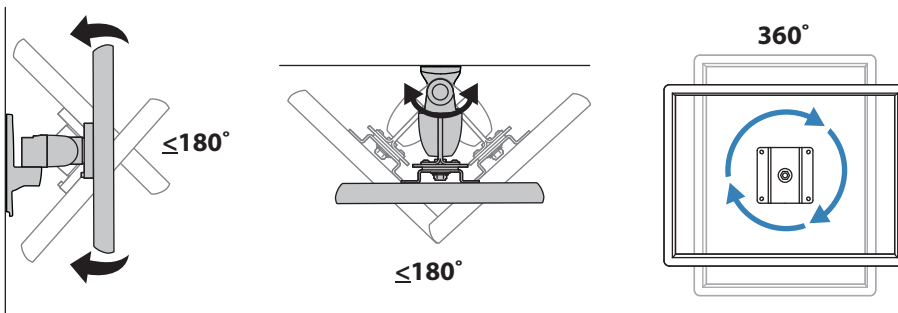

Wall Mount Pivot

Wall Mount Bracket

Range of Motion

Maximum Weight Capacity

© 2010 Ergotron, Inc. rev. 02/10/2010 DIM-200 Pivot Content is subject to change without notification

Americas Sales and Corporate Headquarters
St. Paul, MN USA
(800) 888-8458
+1-651-681-7600
www.ergotron.com
sales@ergotron.com