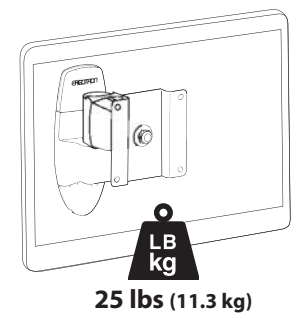

Wall Mount Pivot

Wall Mount Bracket

Range of Motion

Maximum Weight Capacity

© 2010 Ergotron, Inc. rev. 02/10/2010 DIM-200 Pivot Content is subject to change without notification

Americas Sales and Corporate Headquarters
St. Paul, MN USA
(800) 888-8458
+1-651-681-7600
www.ergotron.com
sales@ergotron.com