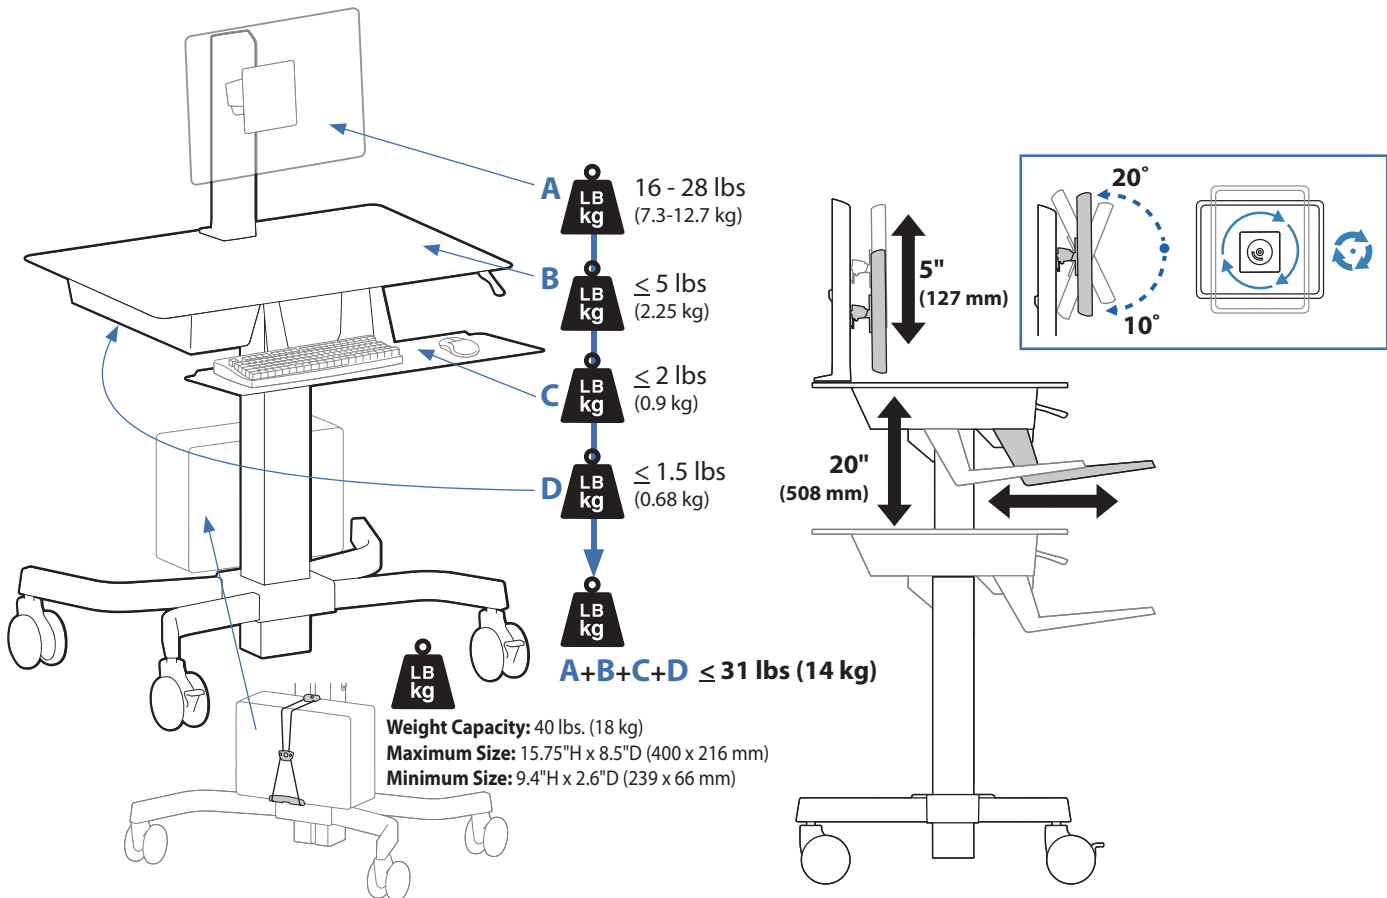

### WorkFit-C, Single LCD Mount, HD

© 2012 Ergotron, Inc. rev. 03/08/2012 DIM-Workfit-C Content is subject to change without notification