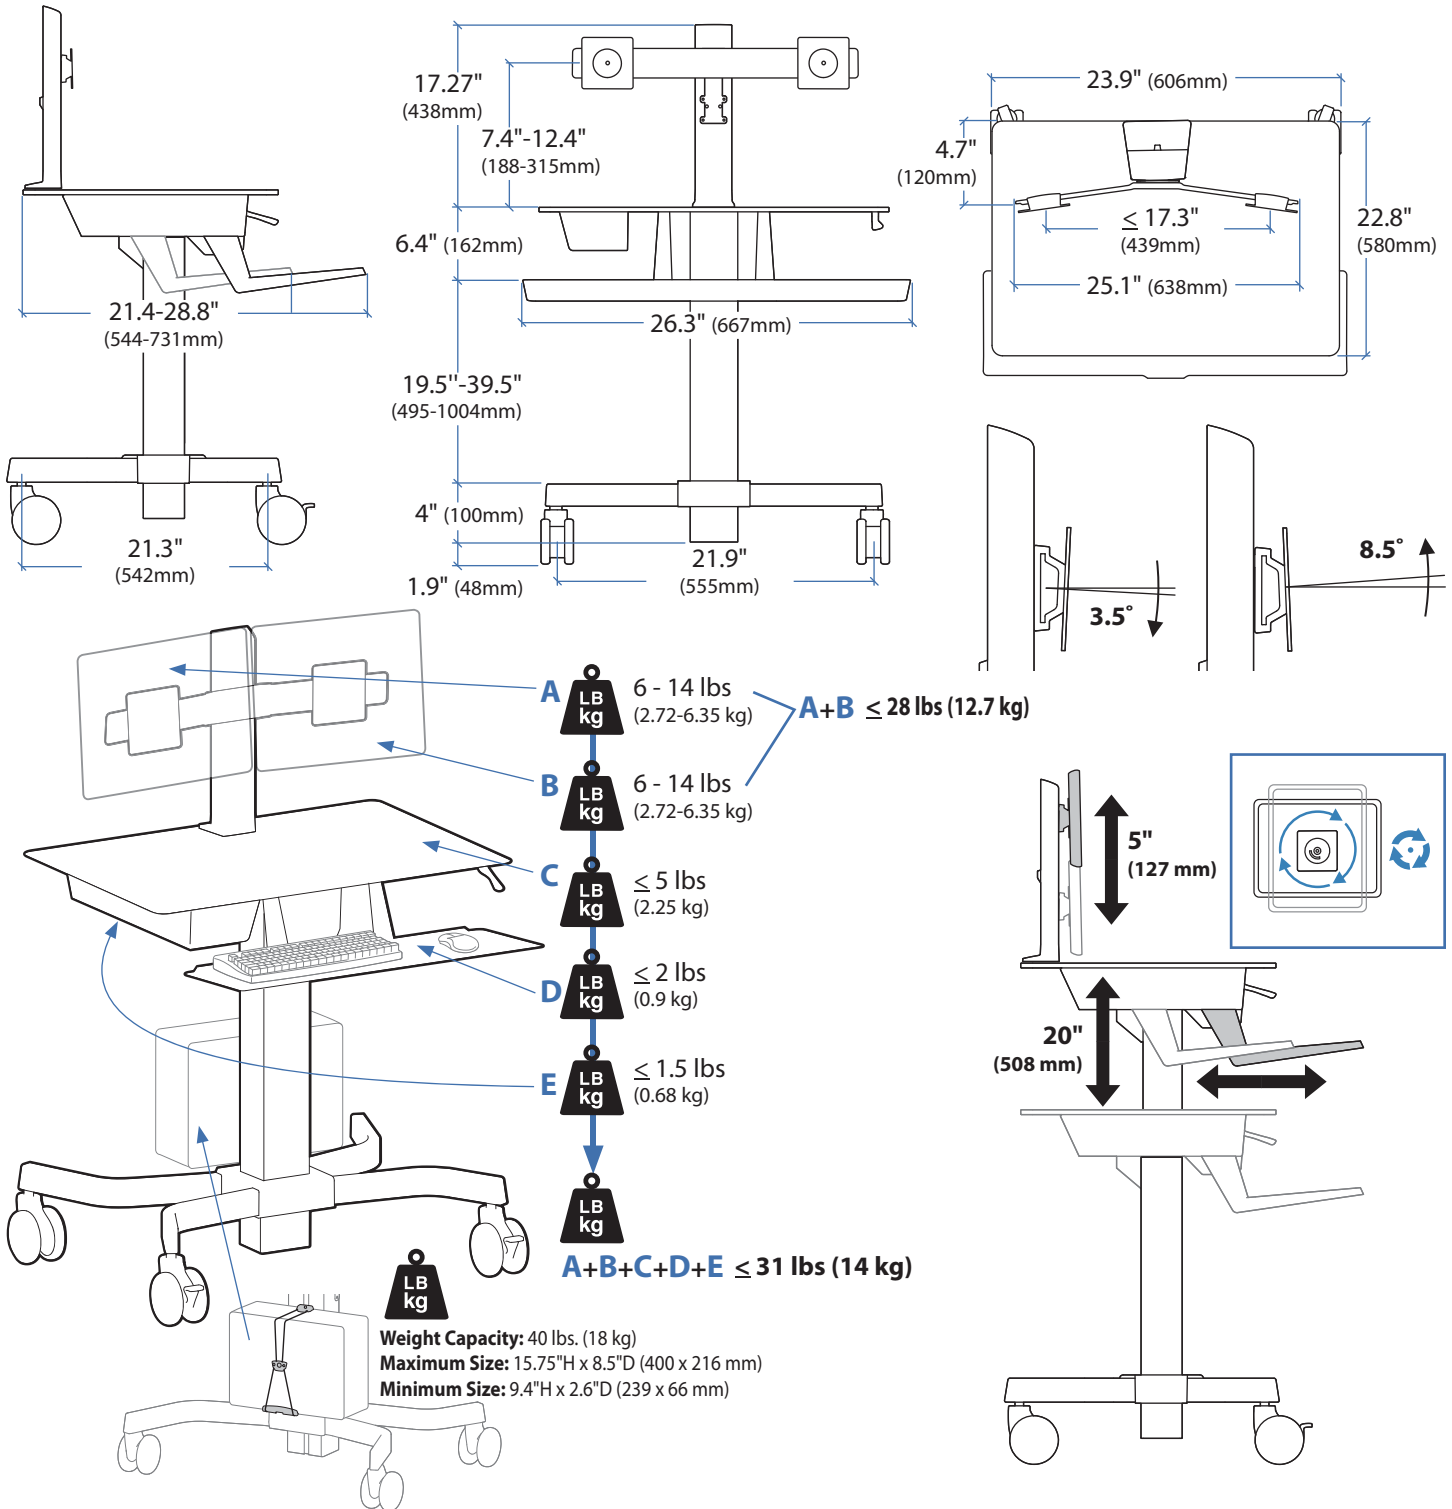

### WorkFit-C Dual

© 2012 Ergotron, Inc. rev. 03/08/2012 DIM-Workfit-C Content is subject to change without notification