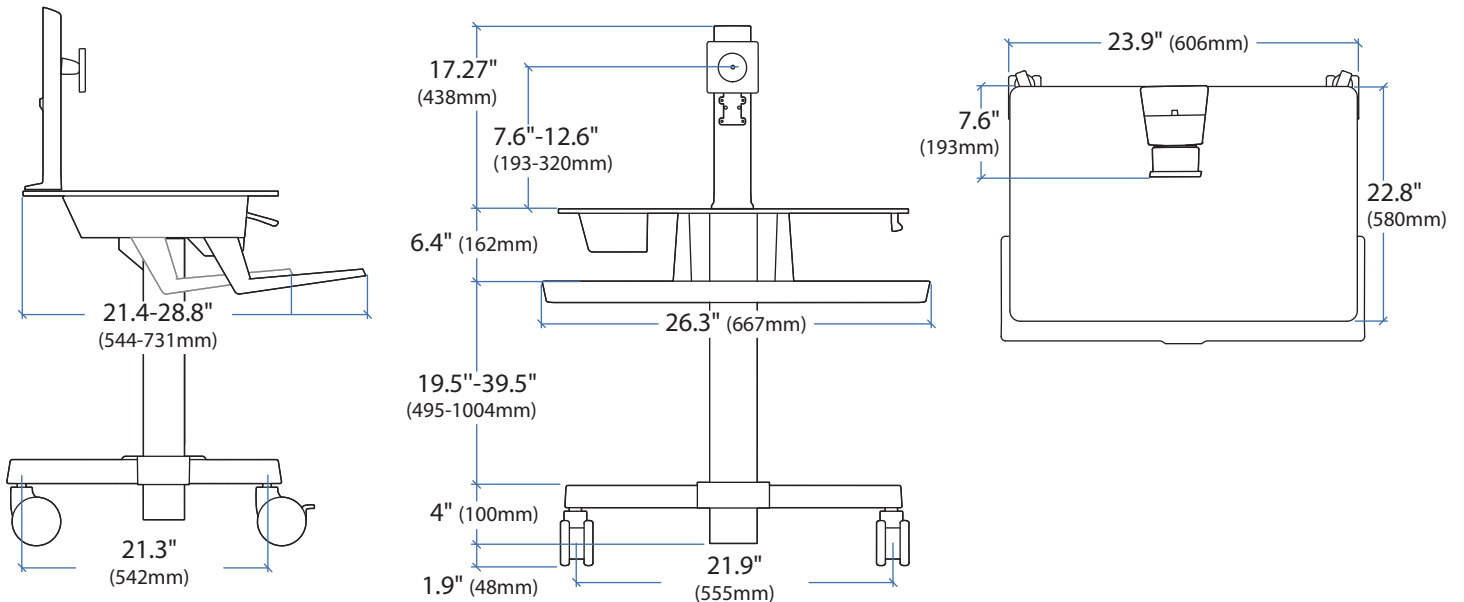

### WorkFit-C, Single LCD Mount, HD

© 2012 Ergotron, Inc. rev. 03/08/2012 DIM-Workfit-C Content is subject to change without notification